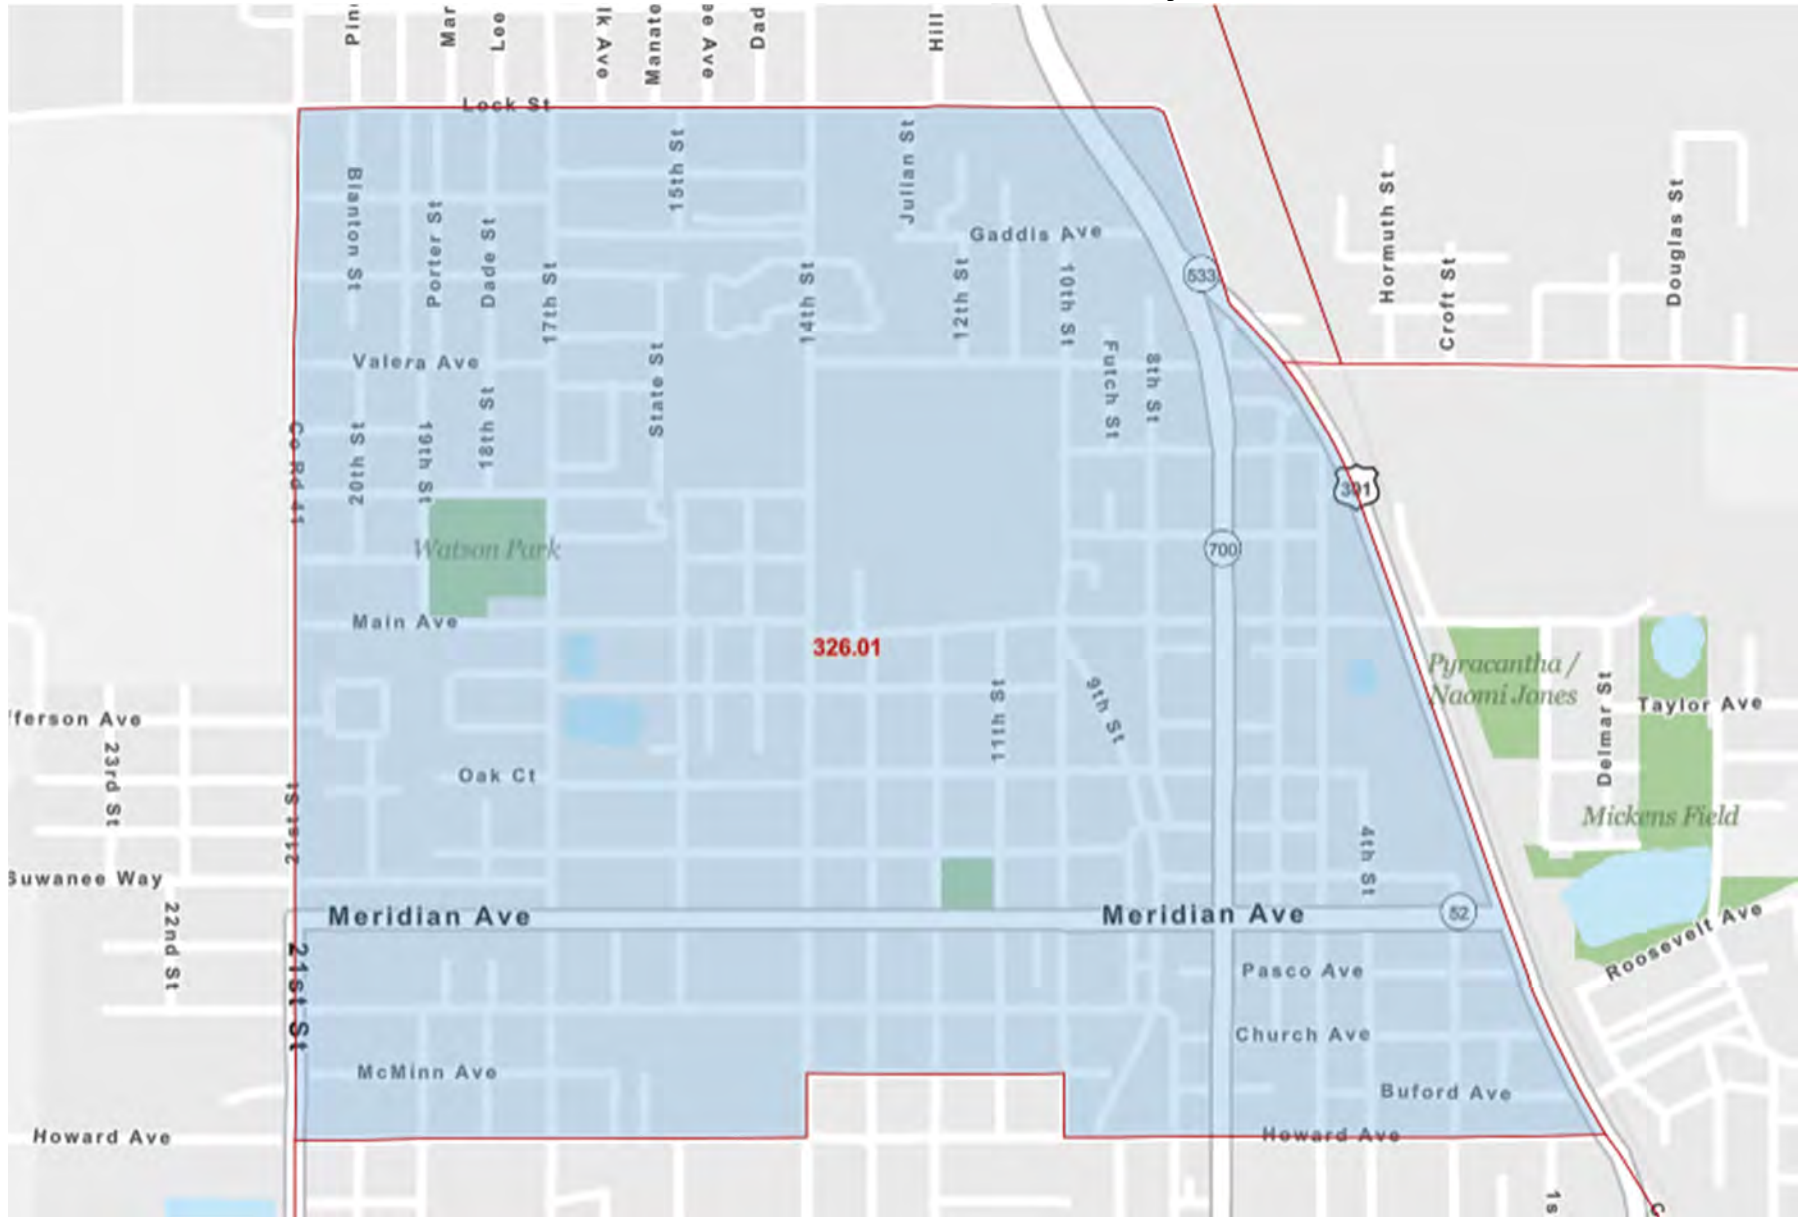

Florida Federally Designated Targeted Area Maps

Census Tract 302.03 in Pasco County, Florida

Florida Federally Designated Targeted Area Maps

Census Tract 304.05 in Pasco County, Florida

Florida Federally Designated Targeted Area Maps

Census Tract 304.12 in Pasco County, Florida

Florida Federally Designated Targeted Area Maps

Census Tract 305.01 in Pasco County, Florida

Florida Federally Designated Targeted Area Maps

Census Tract 310.05 in Pasco County, Florida

Florida Federally Designated Targeted Area Maps

Census Tract 310.09 in Pasco County, Florida

Florida Federally Designated Targeted Area Maps

Census Tract 317.03 in Pasco County, Florida

Florida Federally Designated Targeted Area Maps

Census Tract 318.07 in Pasco County, Florida

Florida Federally Designated Targeted Area Maps

Census Tract 326.01 in Pasco County, Florida

Florida Federally Designated Targeted Area Maps

Census Tract 330.13 in Pasco County, Florida