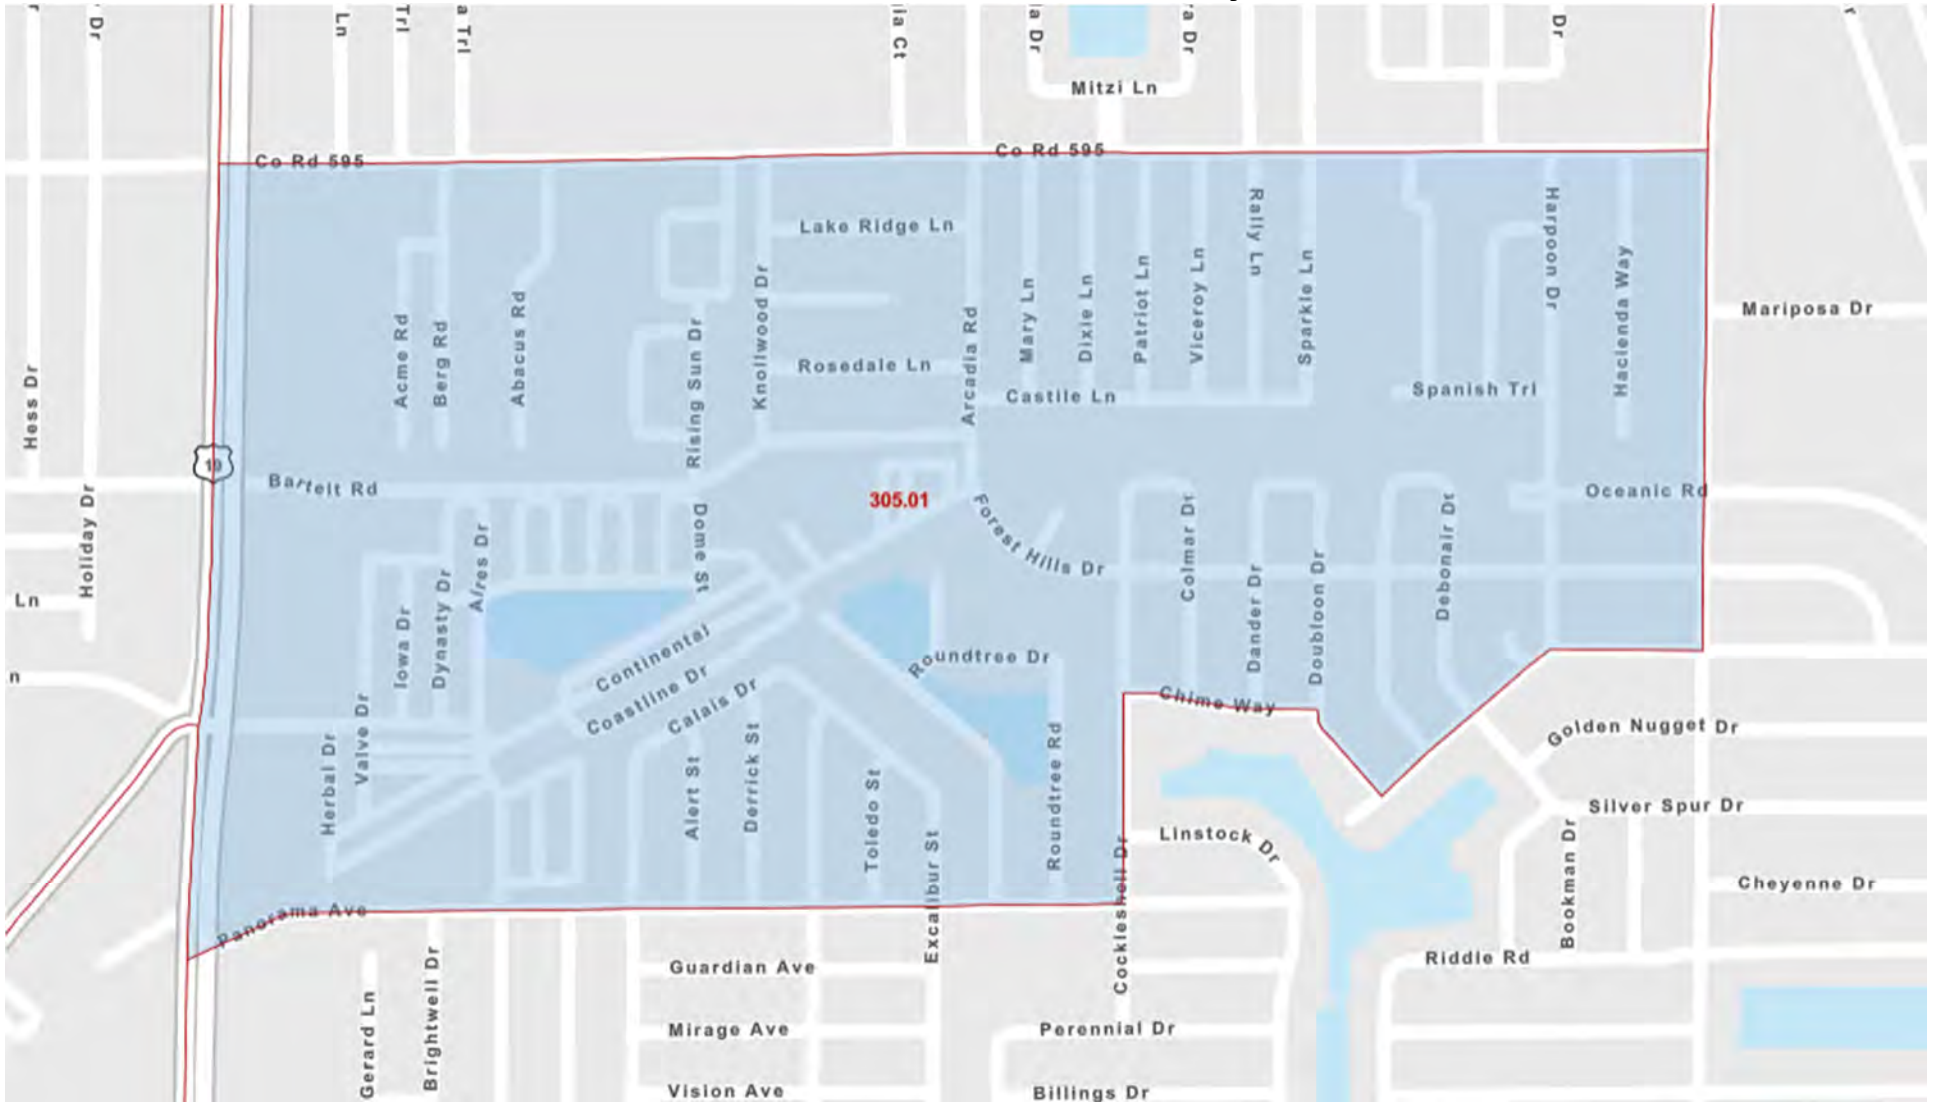

Florida Federally Designated Targeted Area Maps

Census Tract 302.03 in Pasco County, Florida

Florida Federally Designated Targeted Area Maps

Census Tract 304.05 in Pasco County, Florida

Florida Federally Designated Targeted Area Maps

Census Tract 304.12 in Pasco County, Florida

Florida Federally Designated Targeted Area Maps

Census Tract 305.01 in Pasco County, Florida

Florida Federally Designated Targeted Area Maps

Census Tract 310.05 in Pasco County, Florida

Florida Federally Designated Targeted Area Maps

Census Tract 310.09 in Pasco County, Florida

Florida Federally Designated Targeted Area Maps

Census Tract 317.03 in Pasco County, Florida

Florida Federally Designated Targeted Area Maps

Census Tract 318.07 in Pasco County, Florida

Florida Federally Designated Targeted Area Maps

Census Tract 326.01 in Pasco County, Florida

Florida Federally Designated Targeted Area Maps

Census Tract 330.13 in Pasco County, Florida