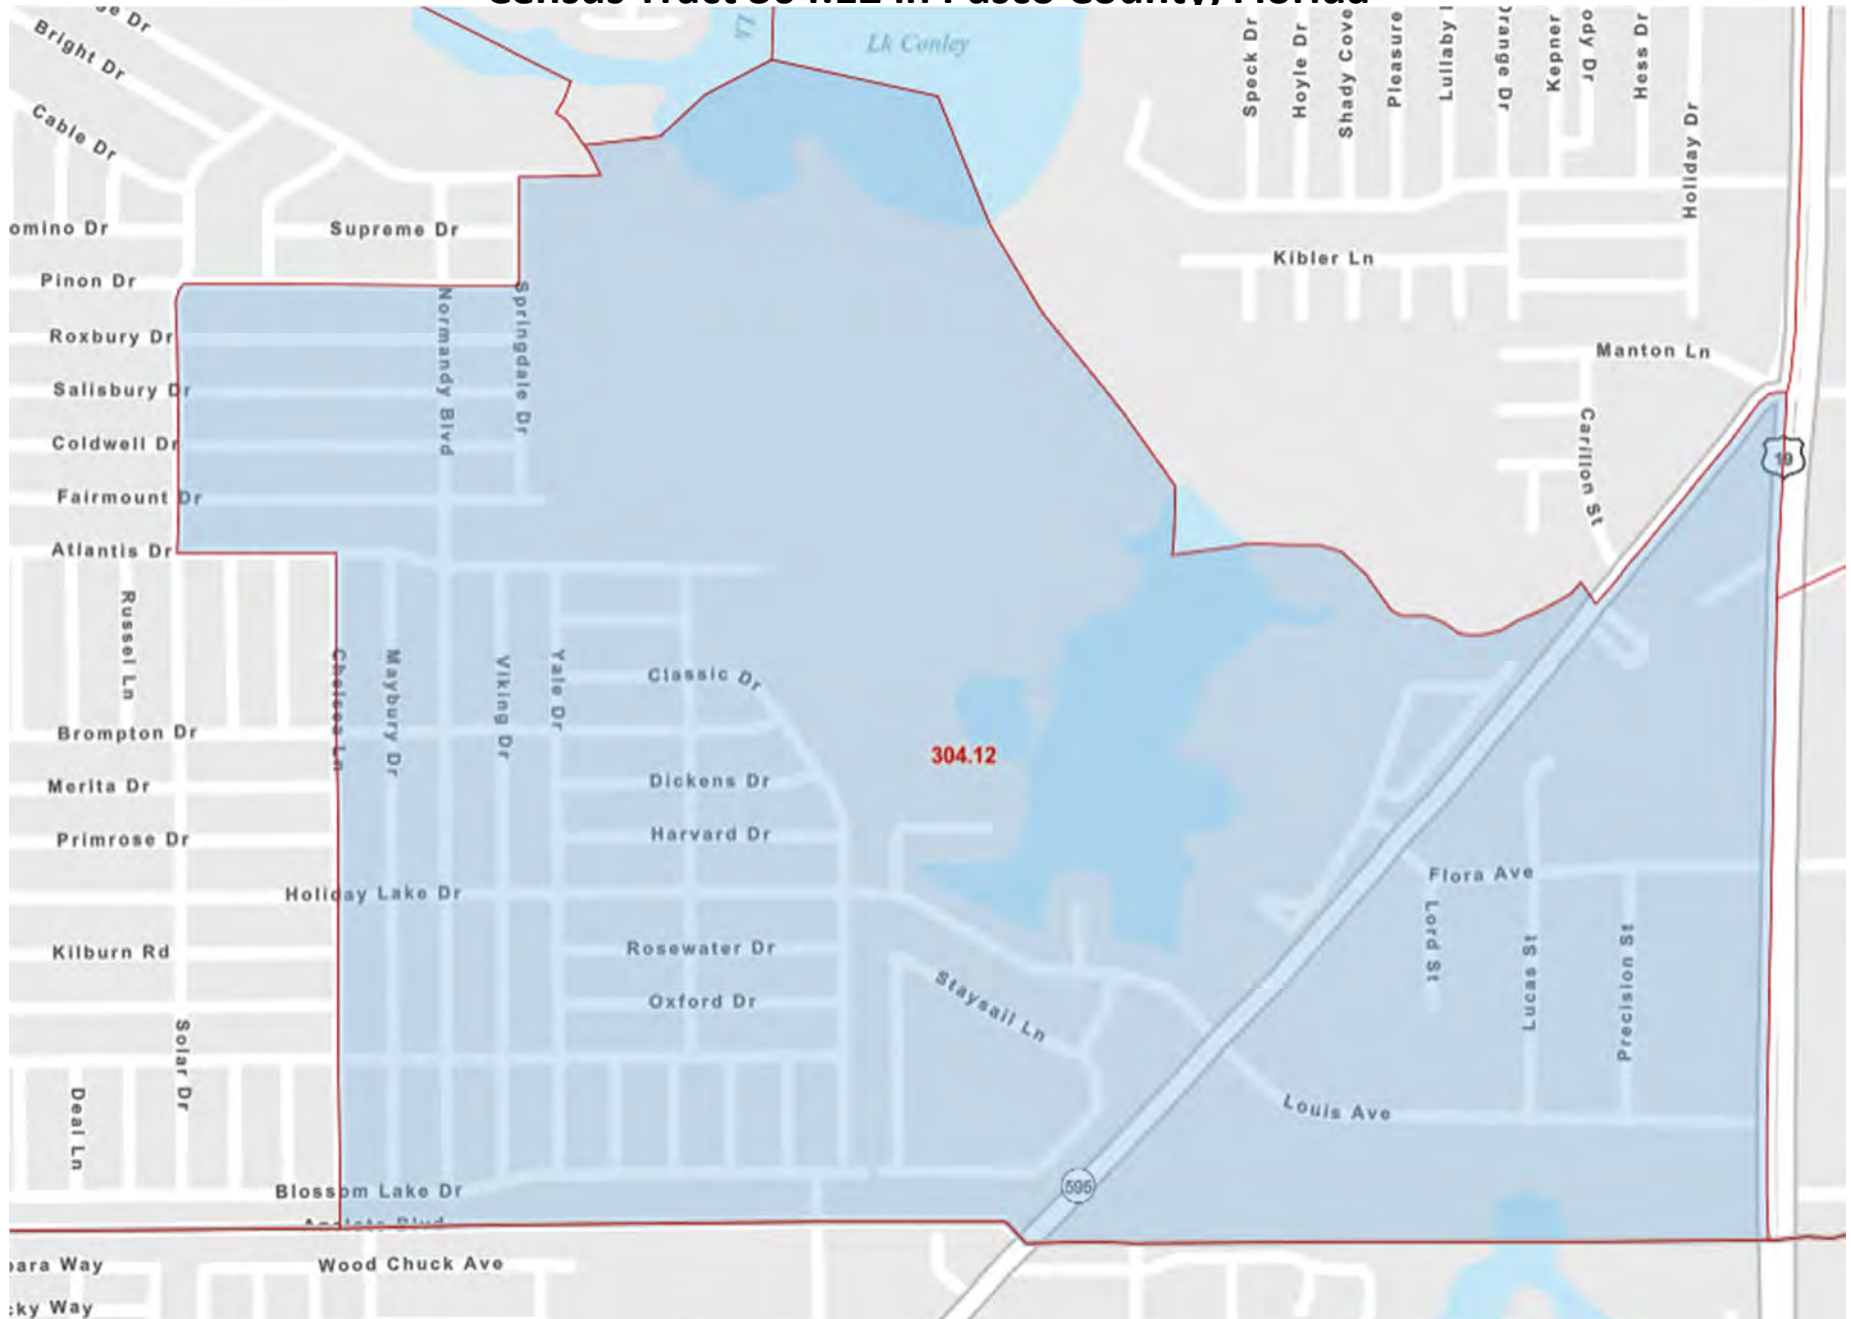

Florida Federally Designated Targeted Area Maps

Census Tract 302.03 in Pasco County, Florida

Florida Federally Designated Targeted Area Maps

Census Tract 304.05 in Pasco County, Florida

Florida Federally Designated Targeted Area Maps

Census Tract 304.12 in Pasco County, Florida

Florida Federally Designated Targeted Area Maps

Census Tract 305.01 in Pasco County, Florida

Florida Federally Designated Targeted Area Maps

Census Tract 310.05 in Pasco County, Florida

Florida Federally Designated Targeted Area Maps

Census Tract 310.09 in Pasco County, Florida

Florida Federally Designated Targeted Area Maps

Census Tract 317.03 in Pasco County, Florida

Florida Federally Designated Targeted Area Maps

Census Tract 318.07 in Pasco County, Florida

Florida Federally Designated Targeted Area Maps

Census Tract 326.01 in Pasco County, Florida

Florida Federally Designated Targeted Area Maps

Census Tract 330.13 in Pasco County, Florida