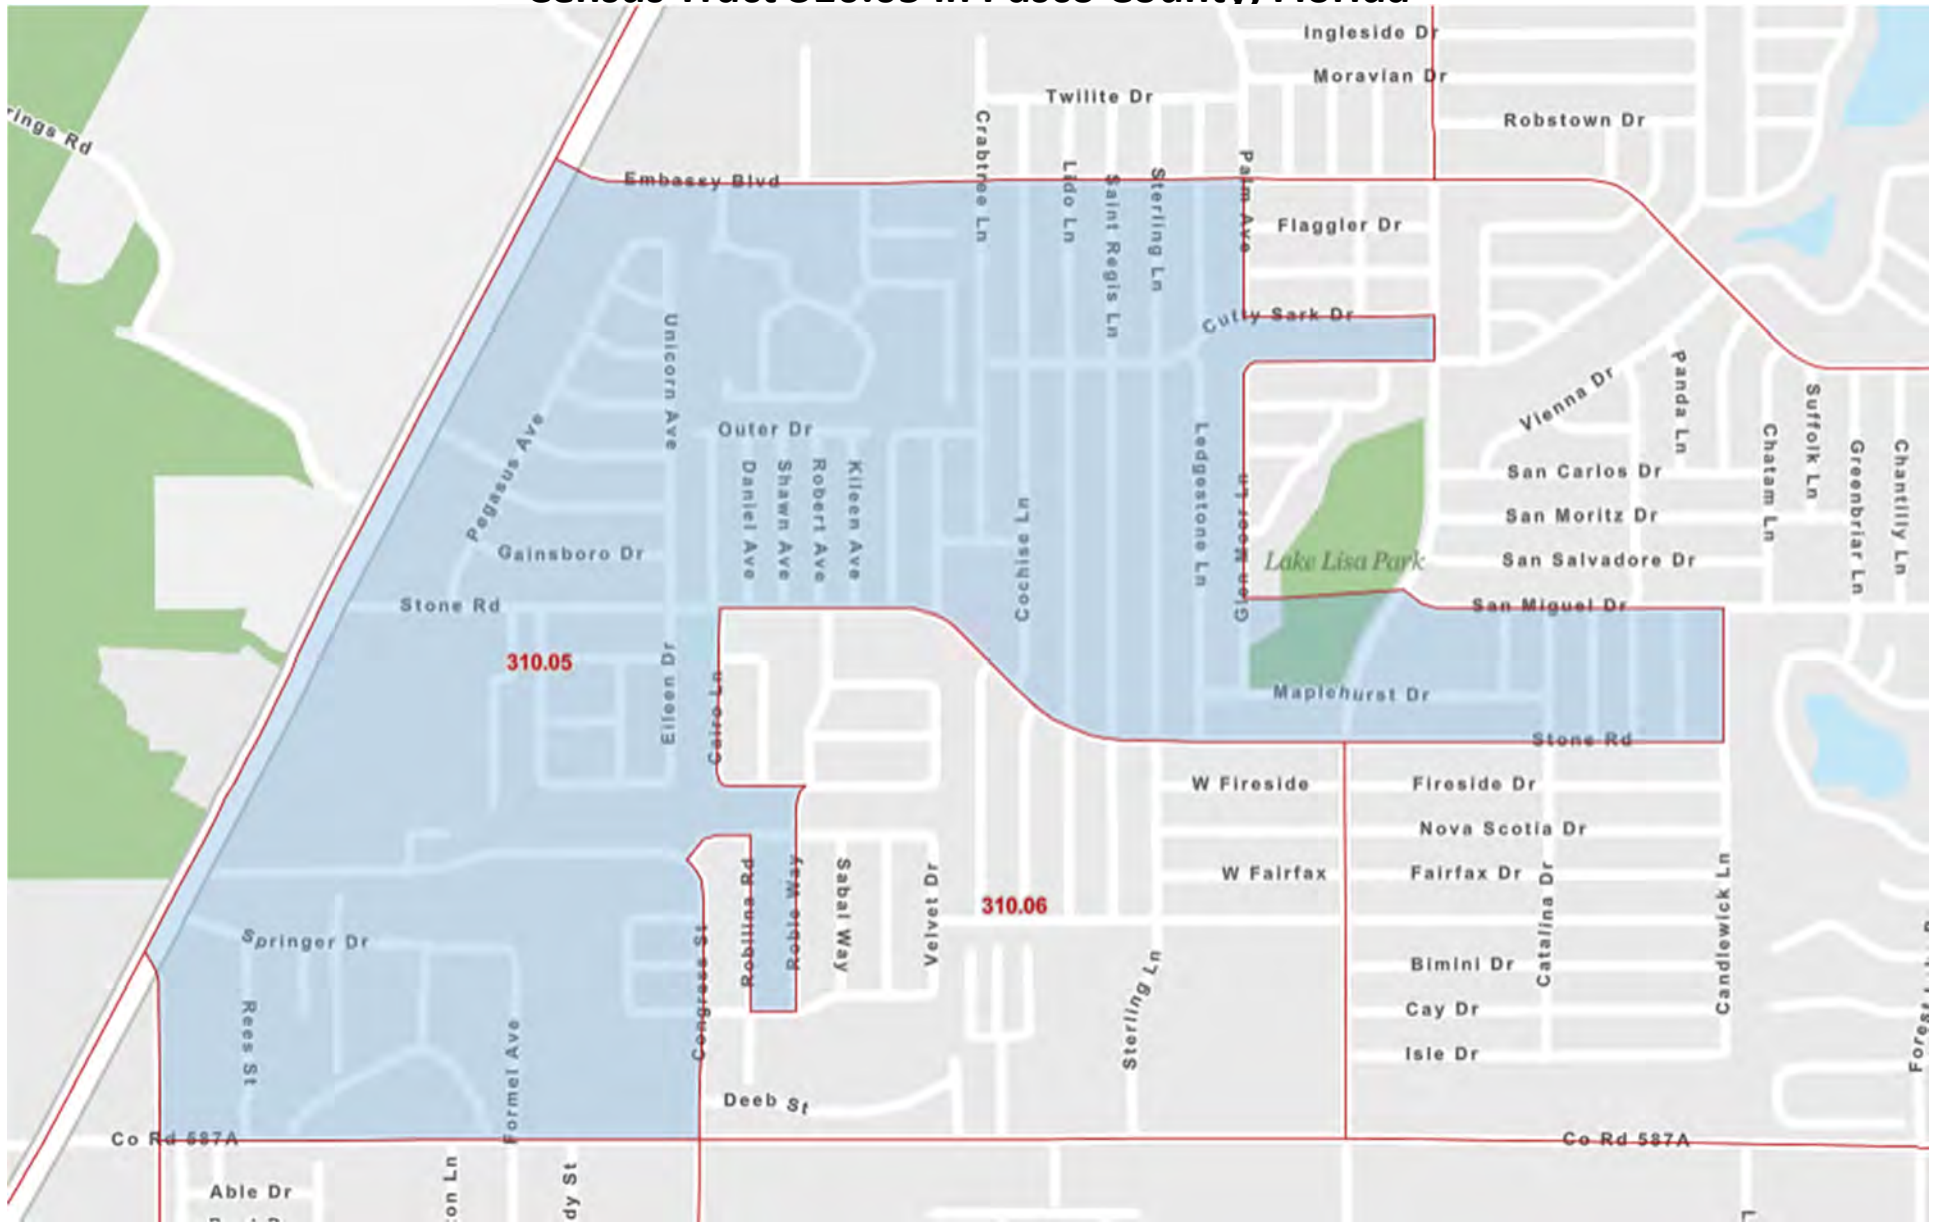

Florida Federally Designated Targeted Area Maps

Census Tract 302.03 in Pasco County, Florida

Florida Federally Designated Targeted Area Maps

Census Tract 304.05 in Pasco County, Florida

Florida Federally Designated Targeted Area Maps

Census Tract 304.12 in Pasco County, Florida

Florida Federally Designated Targeted Area Maps

Census Tract 305.01 in Pasco County, Florida

Florida Federally Designated Targeted Area Maps

Census Tract 310.05 in Pasco County, Florida

Florida Federally Designated Targeted Area Maps

Census Tract 310.09 in Pasco County, Florida

Florida Federally Designated Targeted Area Maps

Census Tract 317.03 in Pasco County, Florida

Florida Federally Designated Targeted Area Maps

Census Tract 318.07 in Pasco County, Florida

Florida Federally Designated Targeted Area Maps

Census Tract 326.01 in Pasco County, Florida

Florida Federally Designated Targeted Area Maps

Census Tract 330.13 in Pasco County, Florida