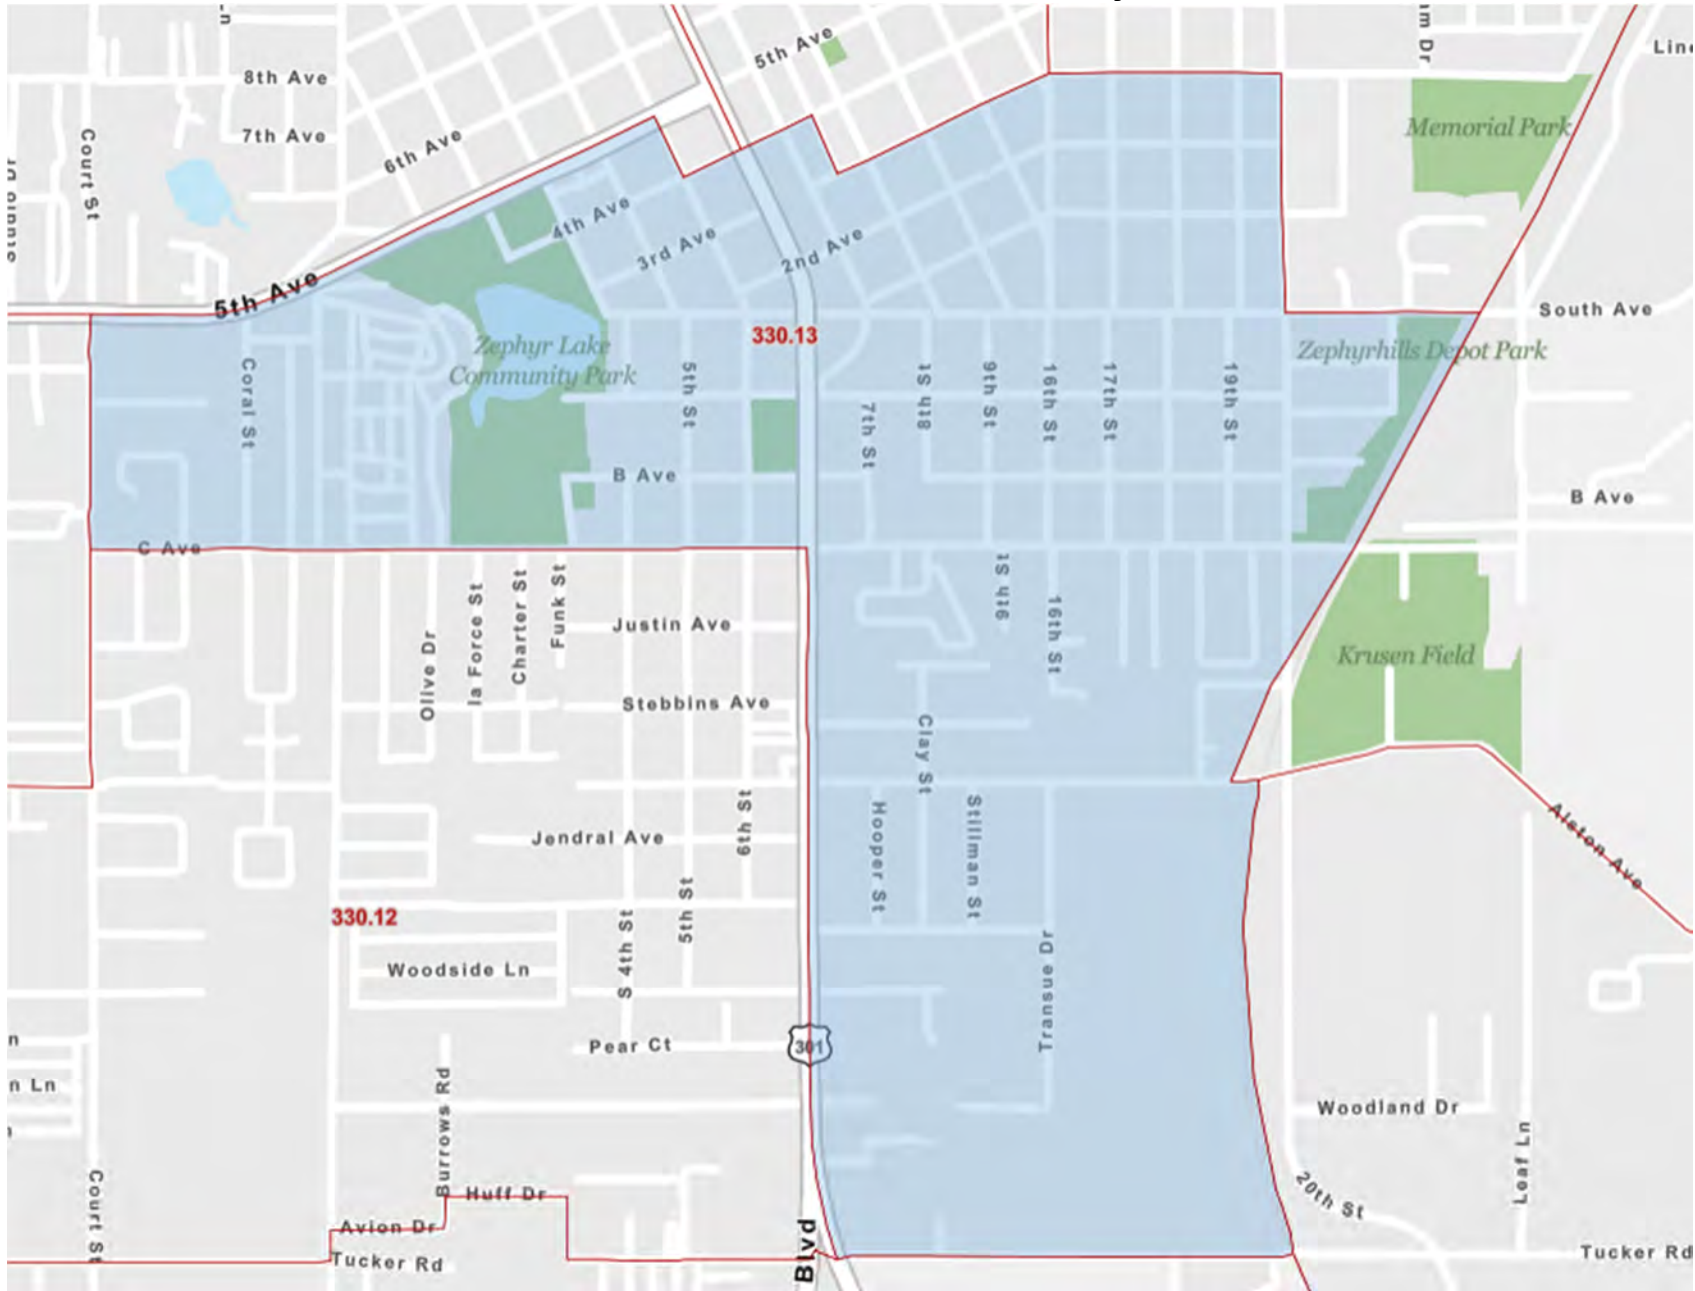

Florida Federally Designated Targeted Area Maps

Census Tract 310.09 in Pasco County, Florida

Florida Federally Designated Targeted Area Maps

Census Tract 317.03 in Pasco County, Florida

Florida Federally Designated Targeted Area Maps

Census Tract 318.07 in Pasco County, Florida

Florida Federally Designated Targeted Area Maps

Census Tract 326.01 in Pasco County, Florida

Florida Federally Designated Targeted Area Maps

Census Tract 330.13 in Pasco County, Florida

Florida Federally Designated Targeted Area Maps

Census Tract 247.01 in Pinellas County, Florida

Florida Federally Designated Targeted Area Maps

Census Tract 249.07 in Pinellas County, Florida

Florida Federally Designated Targeted Area Maps