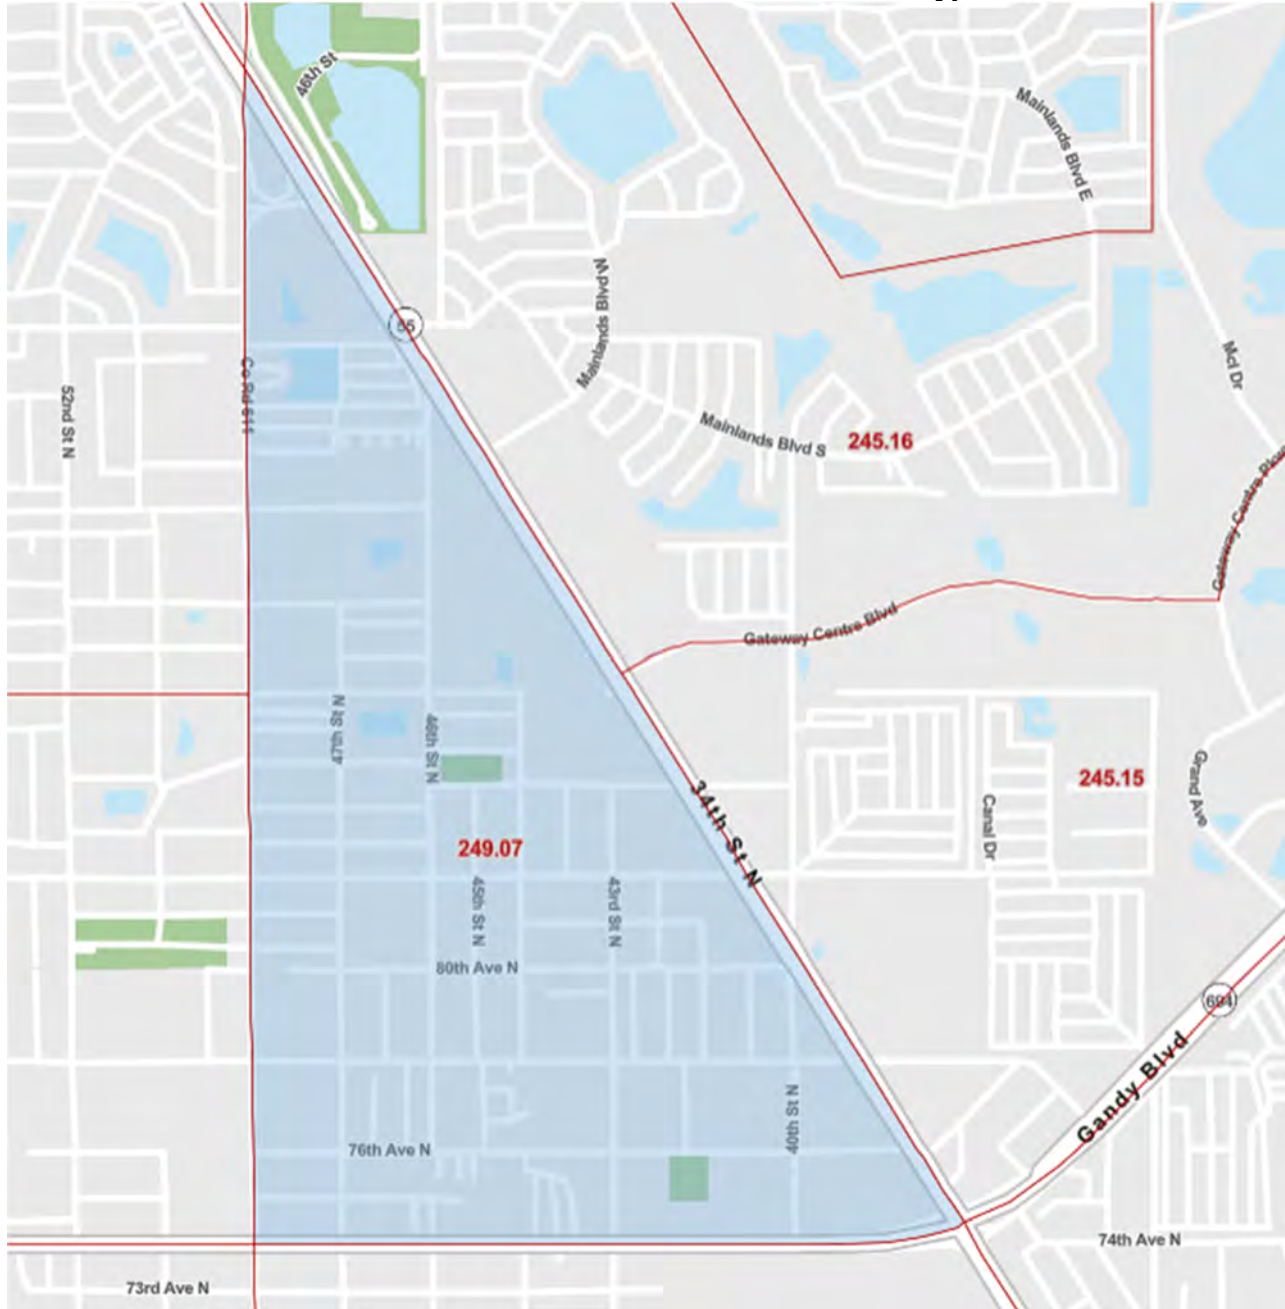

Florida Federally Designated Targeted Area Maps

Census Tract 310.09 in Pasco County, Florida

Florida Federally Designated Targeted Area Maps

Census Tract 317.03 in Pasco County, Florida

Florida Federally Designated Targeted Area Maps

Census Tract 318.07 in Pasco County, Florida

Florida Federally Designated Targeted Area Maps

Census Tract 326.01 in Pasco County, Florida

Florida Federally Designated Targeted Area Maps

Census Tract 330.13 in Pasco County, Florida

Florida Federally Designated Targeted Area Maps

Census Tract 247.01 in Pinellas County, Florida

Florida Federally Designated Targeted Area Maps

Census Tract 249.07 in Pinellas County, Florida

Florida Federally Designated Targeted Area Maps