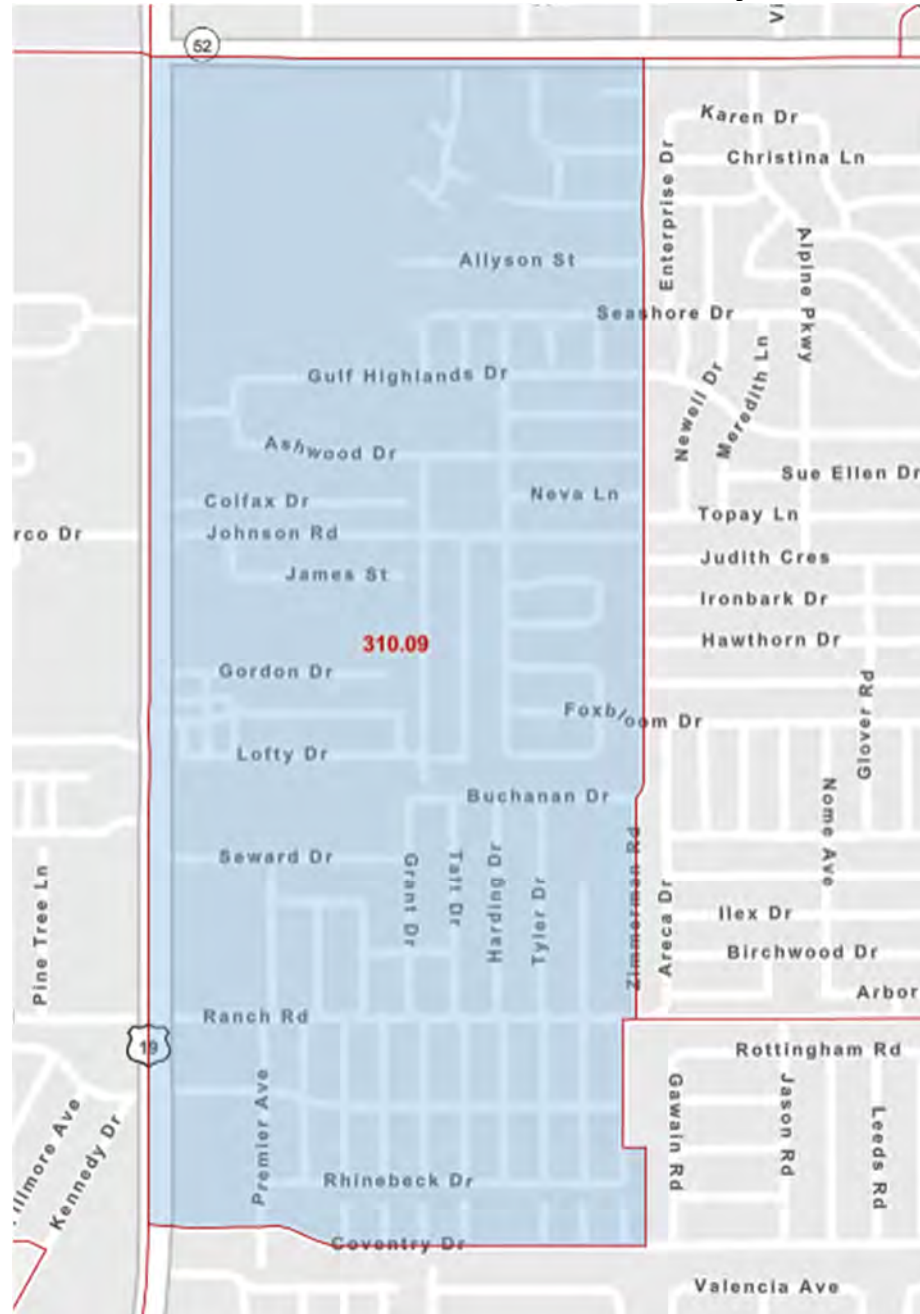

Florida Federally Designated Targeted Area Maps

Census Tract 302.03 in Pasco County, Florida

Florida Federally Designated Targeted Area Maps

Census Tract 304.05 in Pasco County, Florida

Florida Federally Designated Targeted Area Maps

Census Tract 304.12 in Pasco County, Florida

Florida Federally Designated Targeted Area Maps

Census Tract 305.01 in Pasco County, Florida

Florida Federally Designated Targeted Area Maps

Census Tract 310.05 in Pasco County, Florida

Florida Federally Designated Targeted Area Maps

Census Tract 310.09 in Pasco County, Florida

Florida Federally Designated Targeted Area Maps

Census Tract 317.03 in Pasco County, Florida

Florida Federally Designated Targeted Area Maps

Census Tract 318.07 in Pasco County, Florida

Florida Federally Designated Targeted Area Maps

Census Tract 326.01 in Pasco County, Florida

Florida Federally Designated Targeted Area Maps

Census Tract 330.13 in Pasco County, Florida