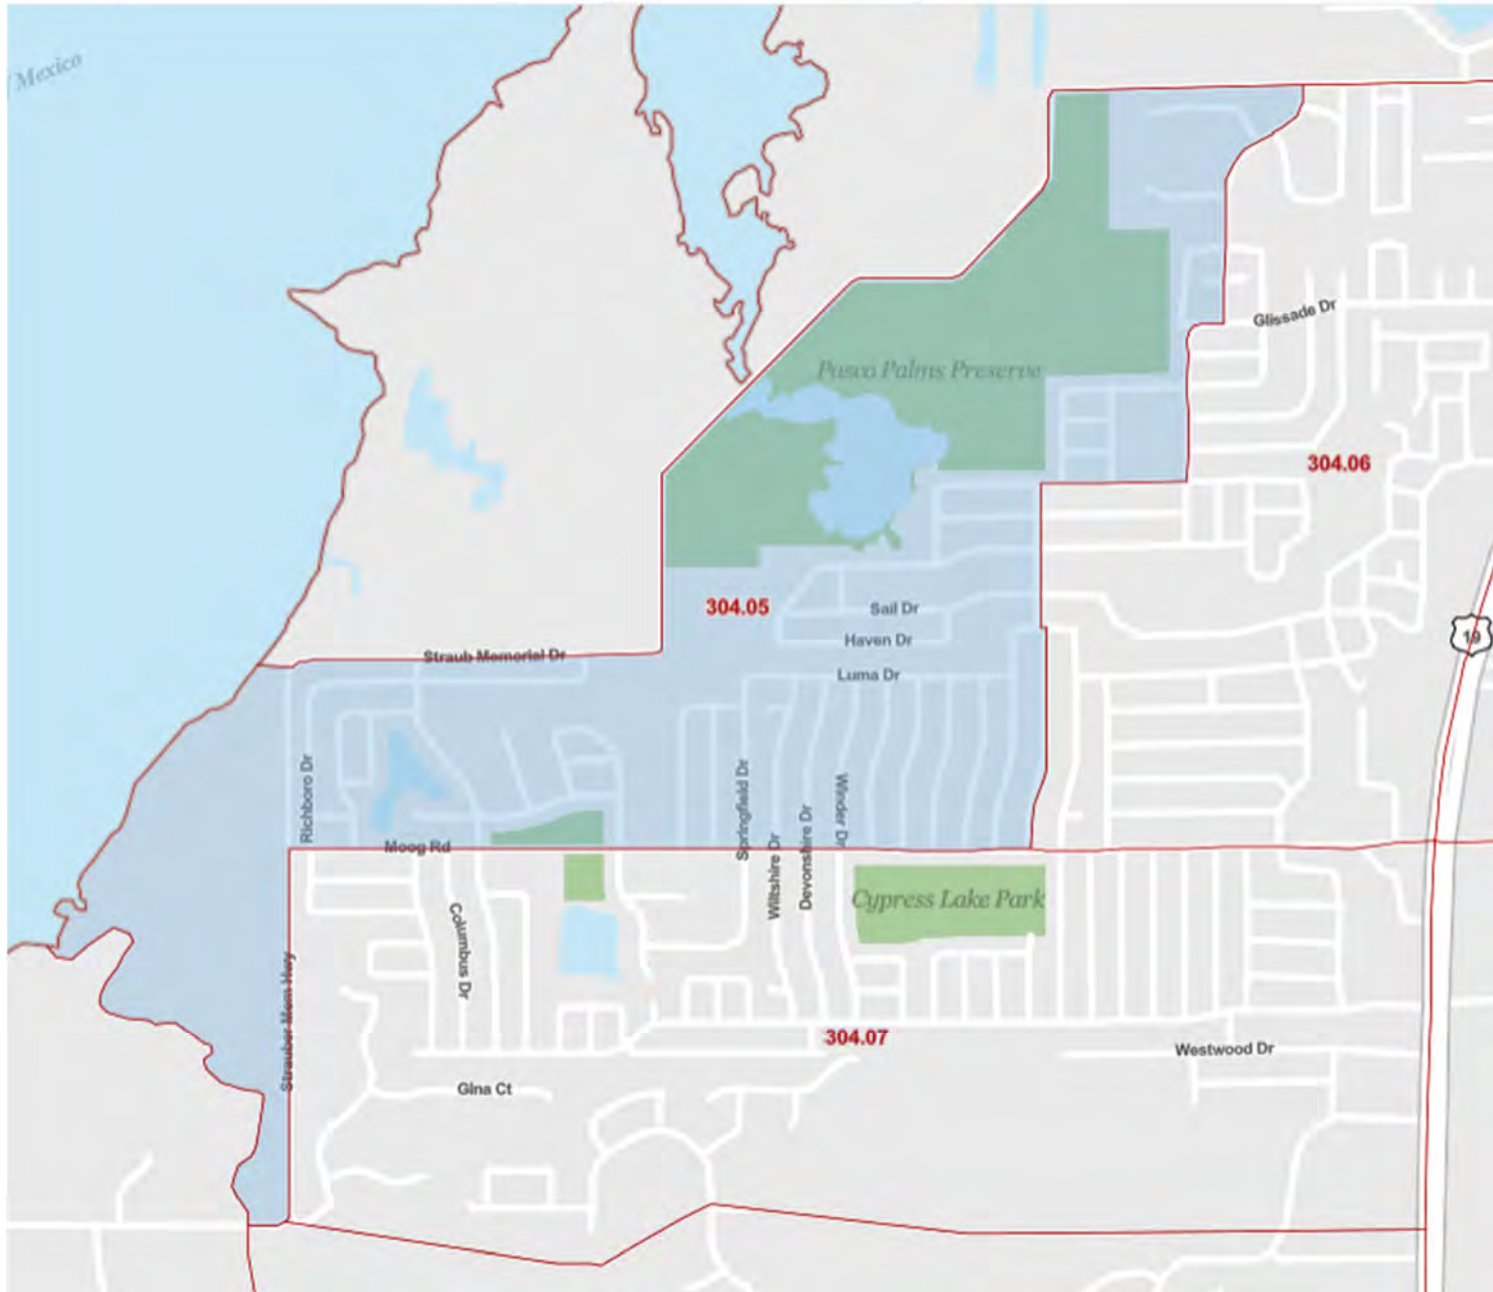

Florida Federally Designated Targeted Area Maps

Census Tract 302.03 in Pasco County, Florida

Florida Federally Designated Targeted Area Maps

Census Tract 304.05 in Pasco County, Florida

Florida Federally Designated Targeted Area Maps

Census Tract 304.12 in Pasco County, Florida

Florida Federally Designated Targeted Area Maps

Census Tract 305.01 in Pasco County, Florida

Florida Federally Designated Targeted Area Maps

Census Tract 310.05 in Pasco County, Florida

Florida Federally Designated Targeted Area Maps

Census Tract 310.09 in Pasco County, Florida

Florida Federally Designated Targeted Area Maps

Census Tract 317.03 in Pasco County, Florida

Florida Federally Designated Targeted Area Maps

Florida Federally Designated Targeted Area Maps

Census Tract 164.00 in Polk County, Florida