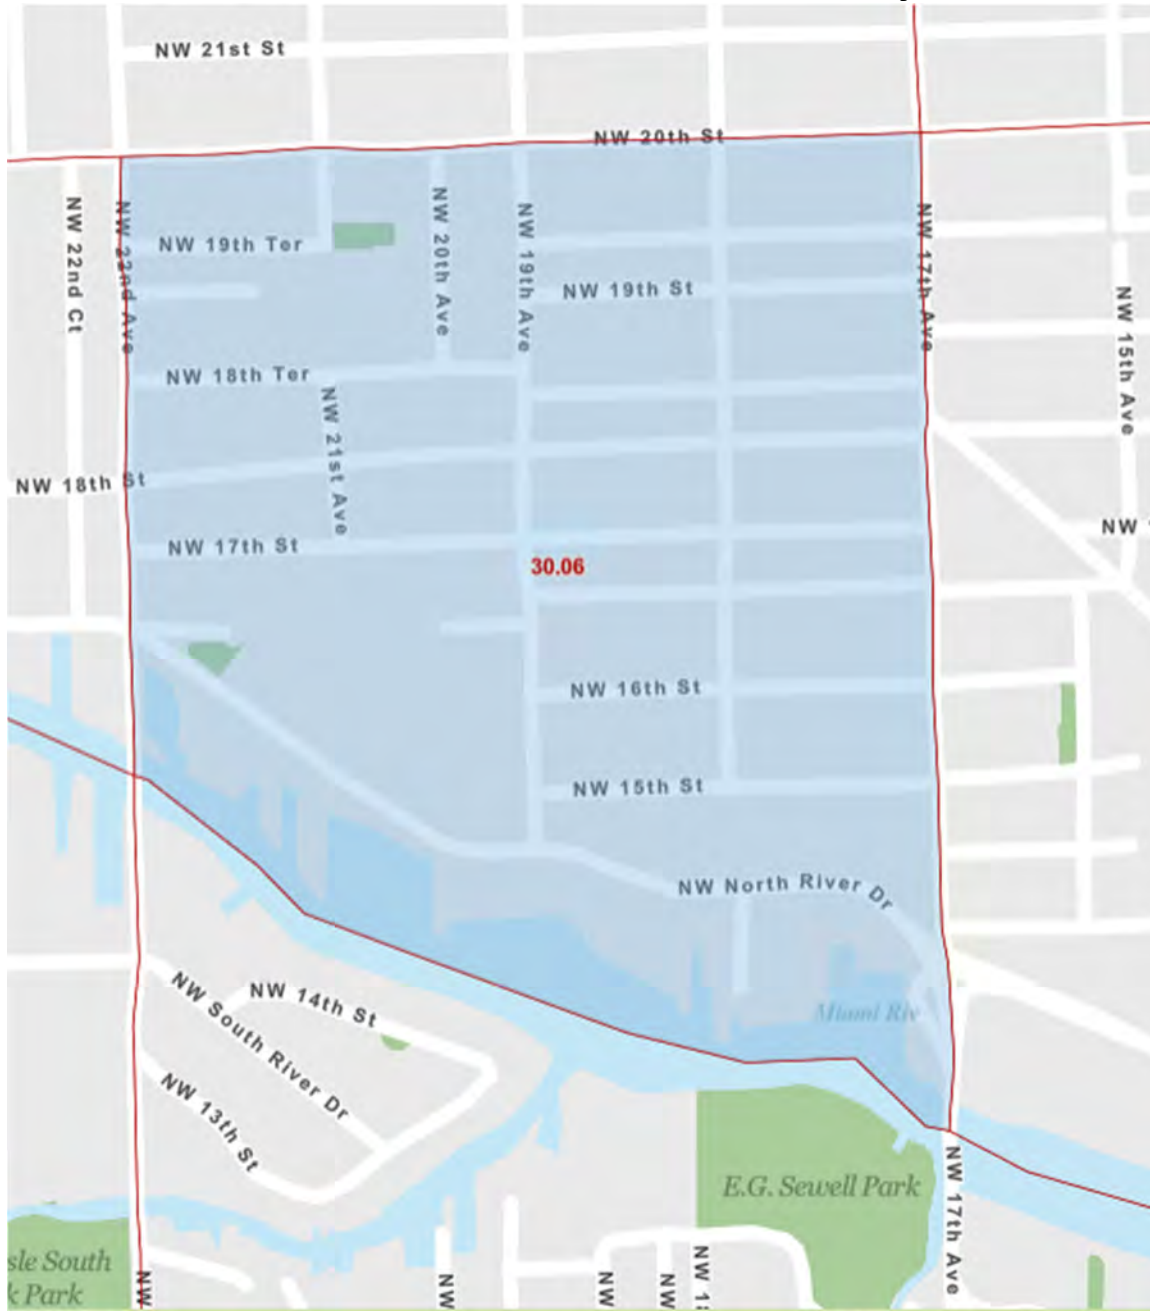

Florida Federally Designated Targeted Area Maps

Census Tract 30.06 in Miami-Dade County, Florida