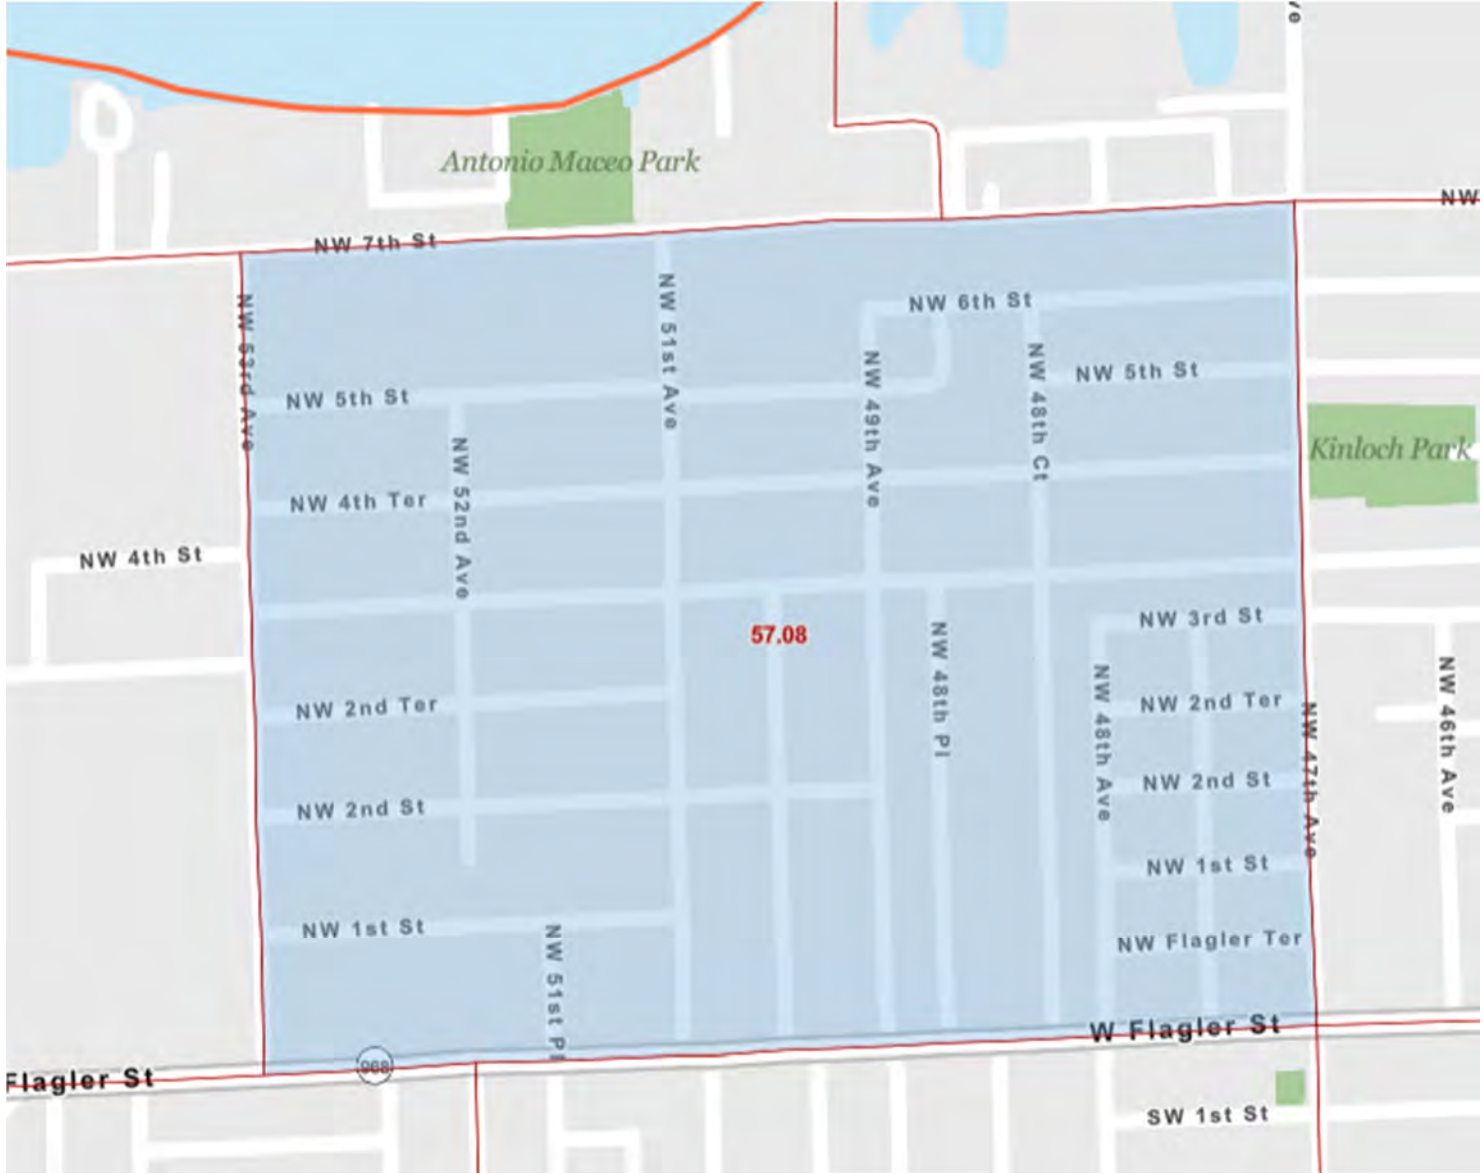

Florida Federally Designated Targeted Area Maps

Census Tract 57.08 in Miami-Dade County, Florida