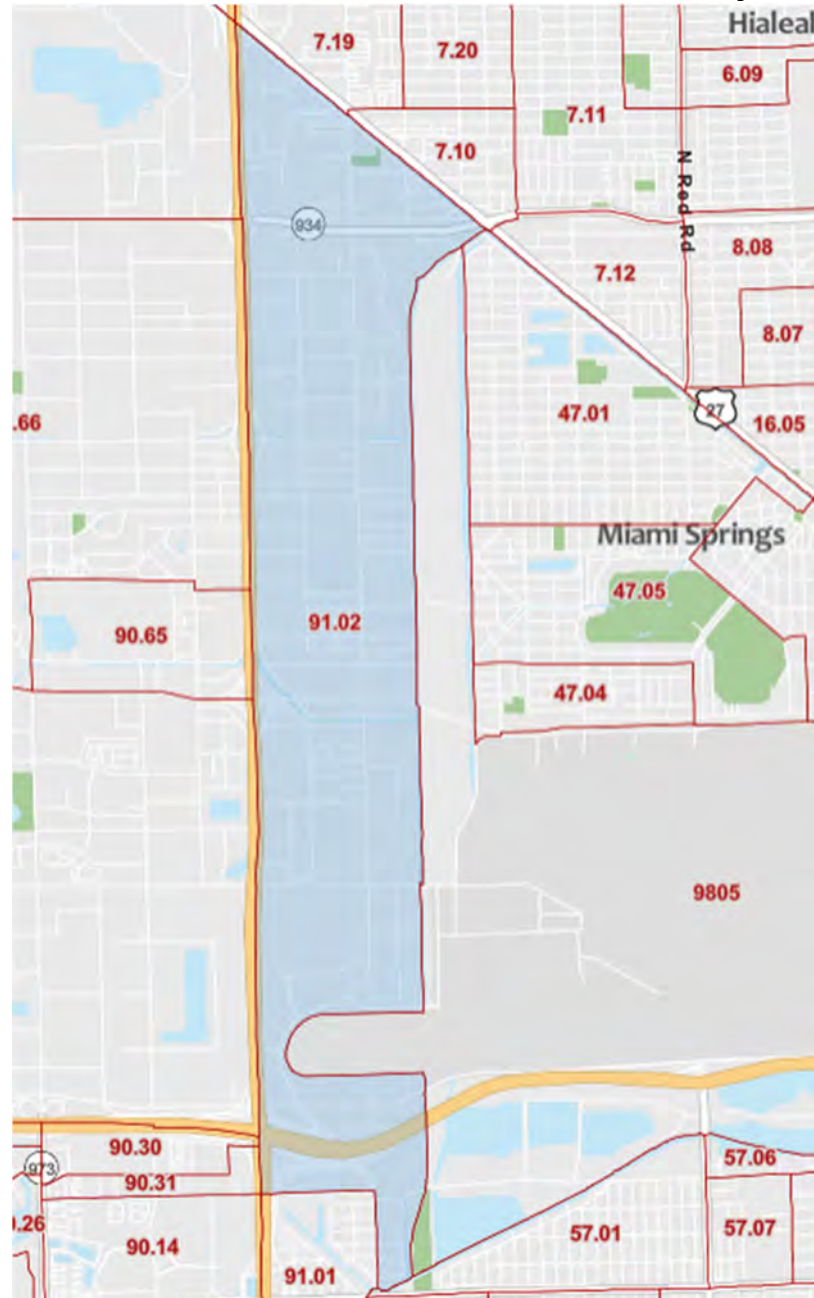

Census Tract 90.20 in Miami-Dade County, Florida

Florida Federally Designated Targeted Area Maps

Census Tract 90.26 in Miami-Dade County, Florida

Florida Federally Designated Targeted Area Maps

Census Tract 91.02 in Miami-Dade County, Florida