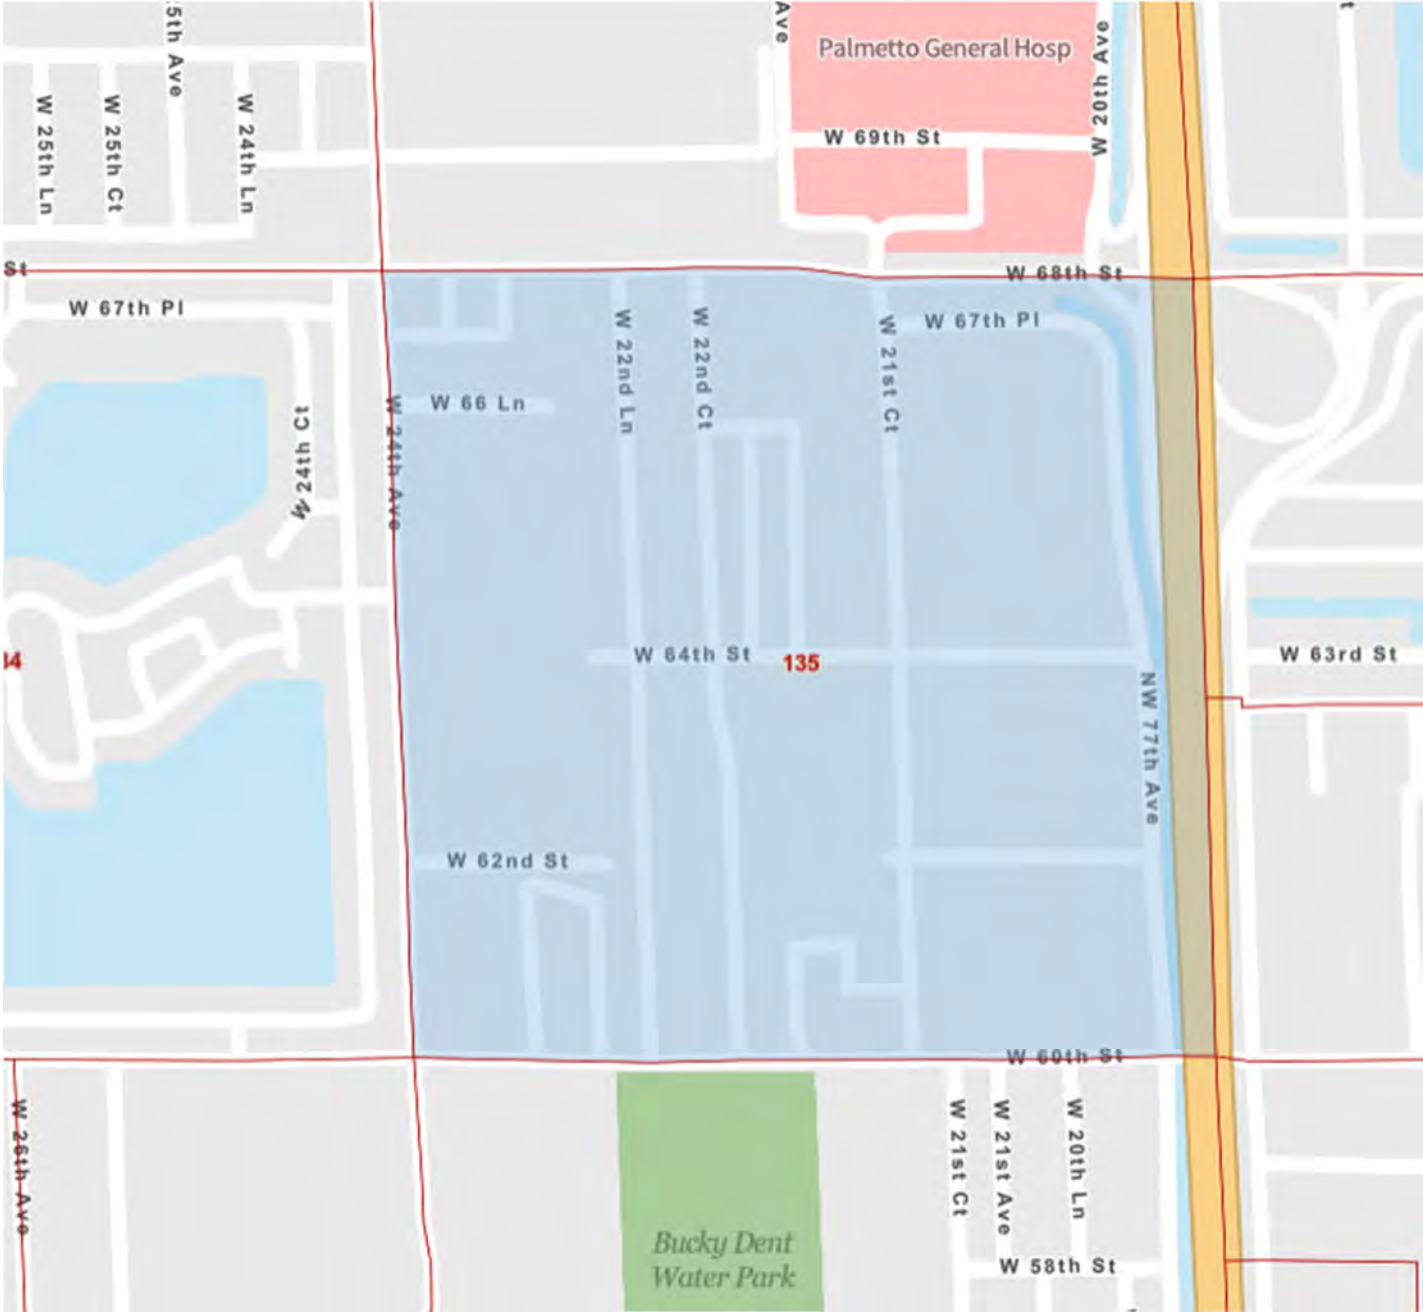

Florida Federally Designated Targeted Area Maps

Census Tract 117.02 in Miami-Dade County, Florida

Florida Federally Designated Targeted Area Maps

Census Tract 120.02 in Miami-Dade County, Florida

**Florida Federally Designated Targeted Area Maps
Census Tract 135.00 in Miami-Dade County, Florida**