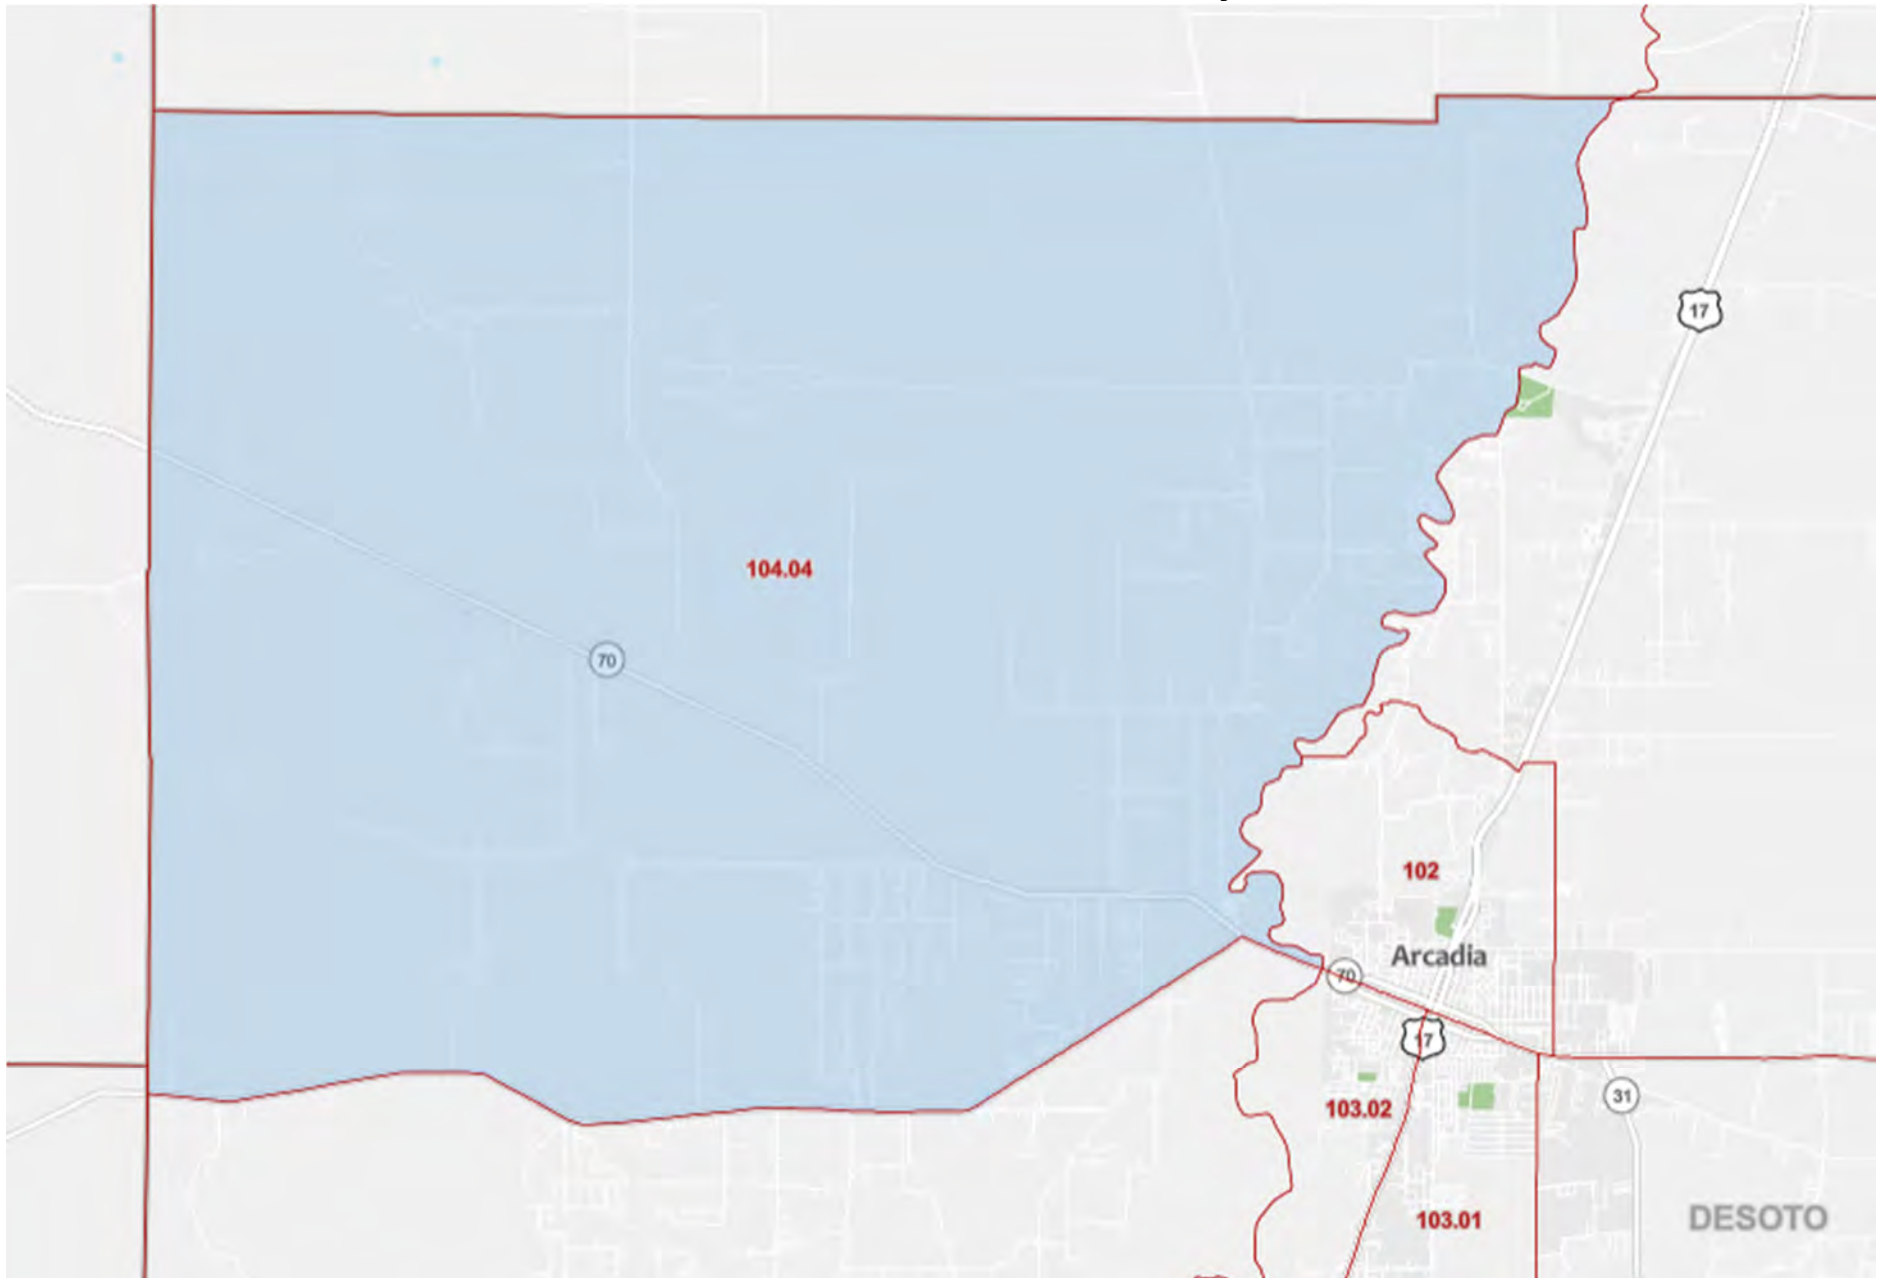

Florida Federally Designated Targeted Area Maps

Census Tract 104.04 in DeSoto County, Florida