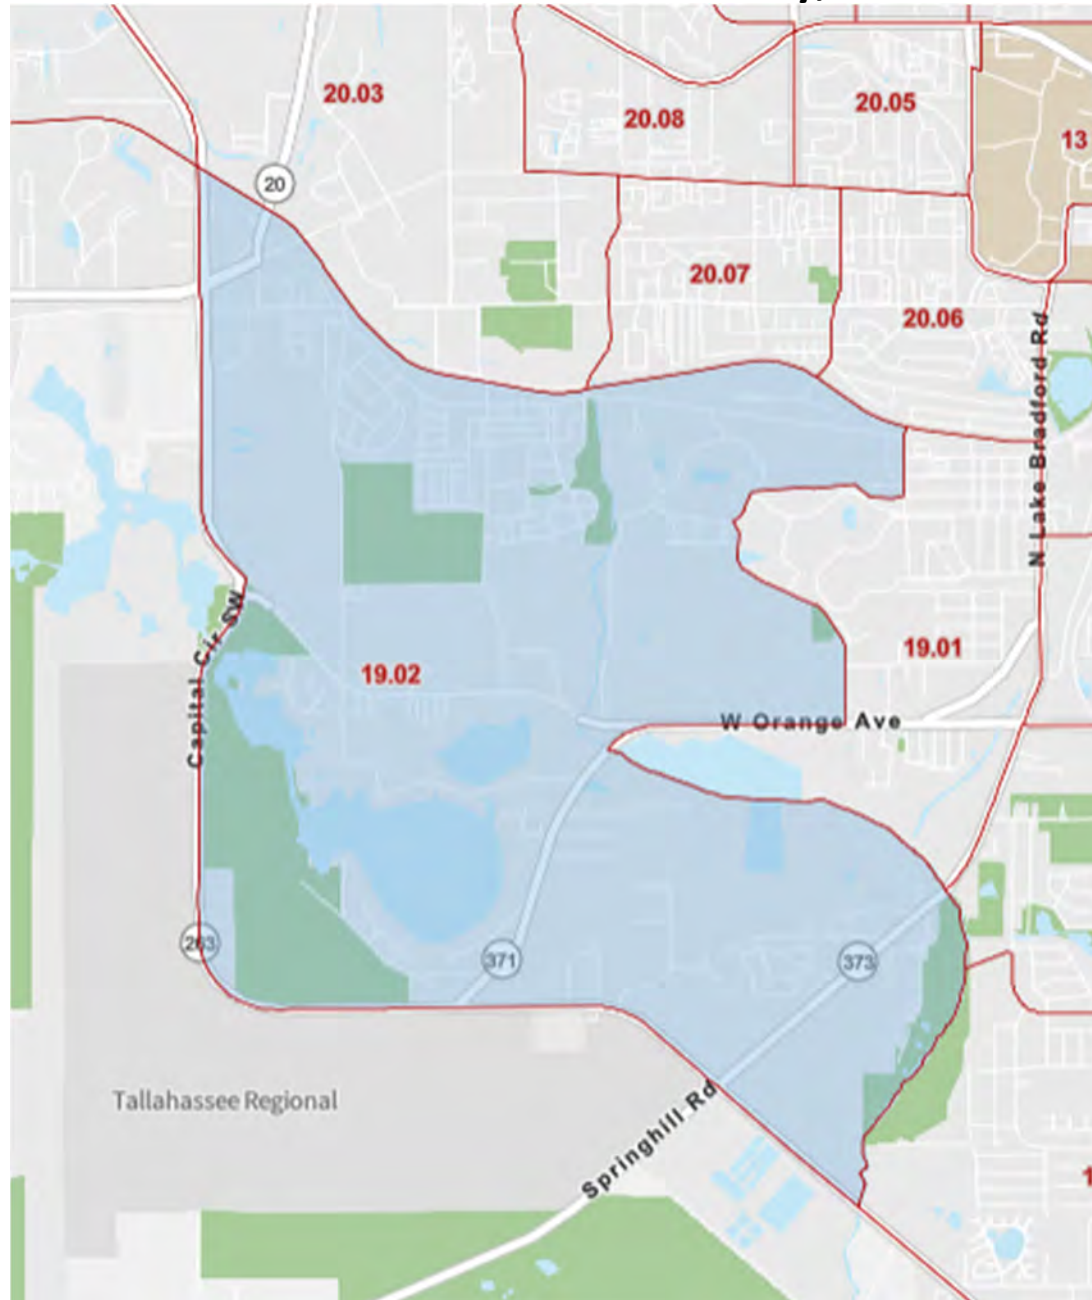

Florida Federally Designated Targeted Area Maps

Census Tract 19.02 in Leon County, Florida