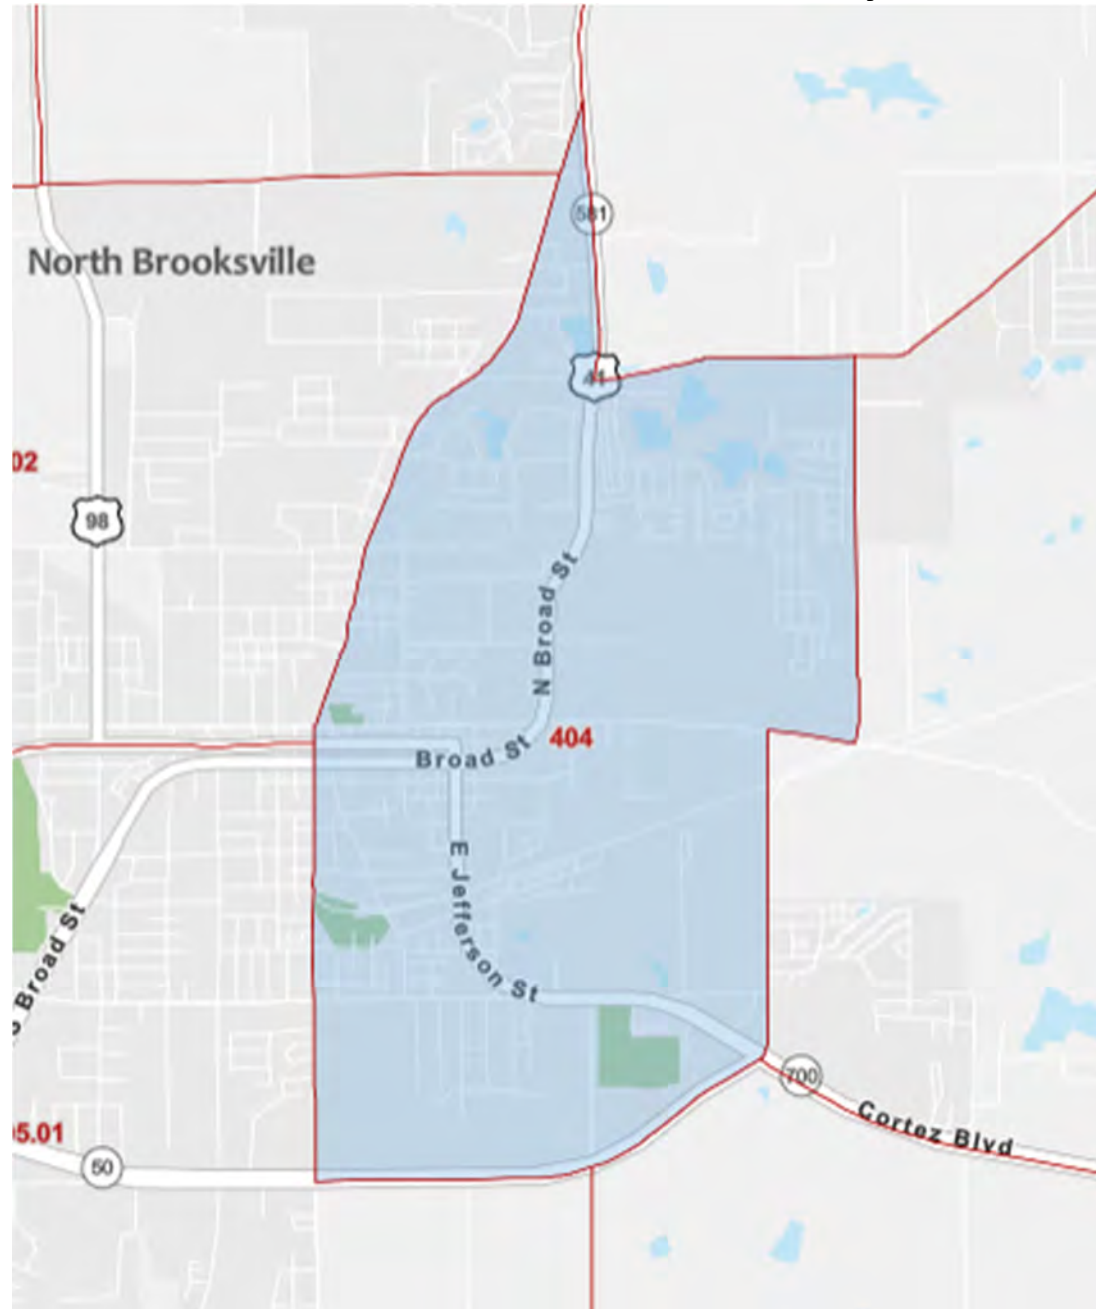

Florida Federally Designated Targeted Area Maps

Census Tract 404.00 in Hernando County, Florida