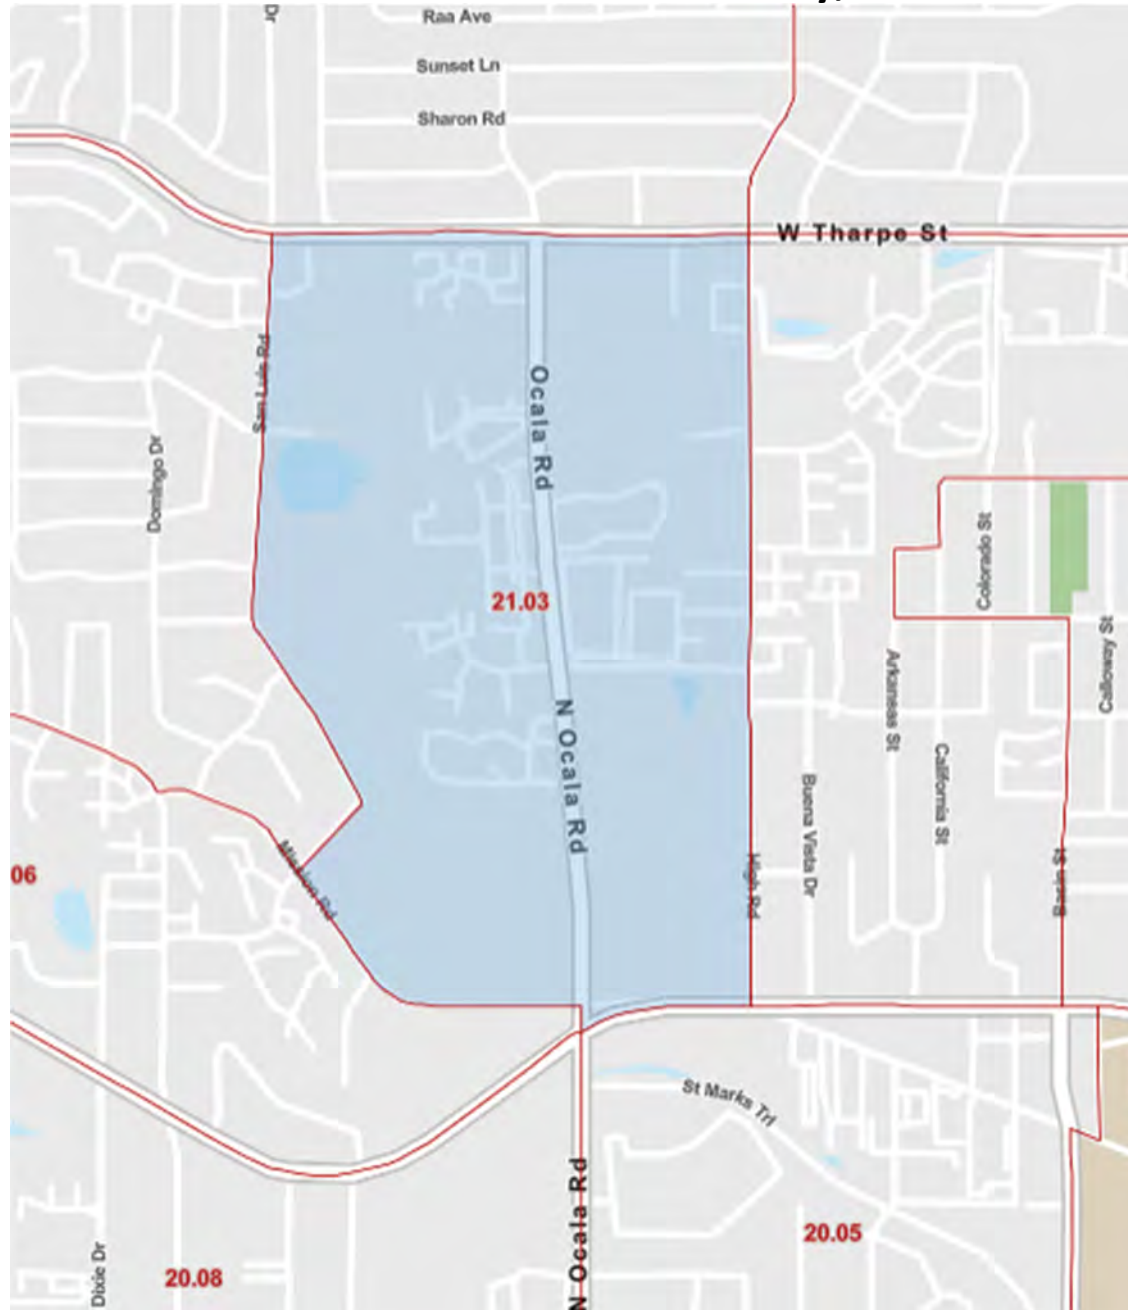

Florida Federally Designated Targeted Area Maps

Census Tract 21.03 in Leon County, Florida