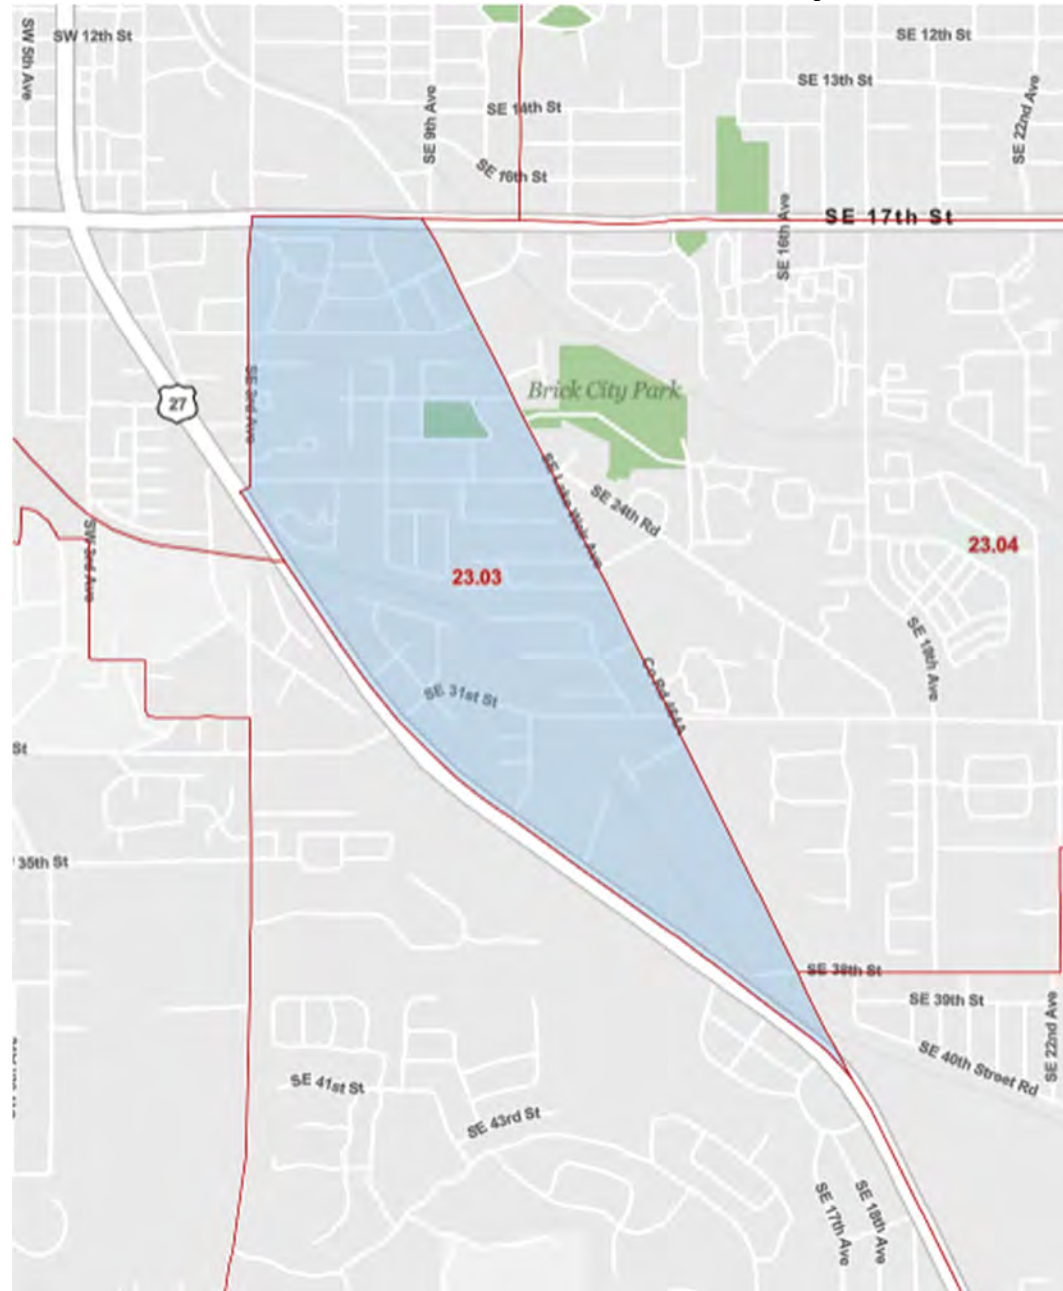

Florida Federally Designated Targeted Area Maps

Census Tract 23.03 in Marion County, Florida