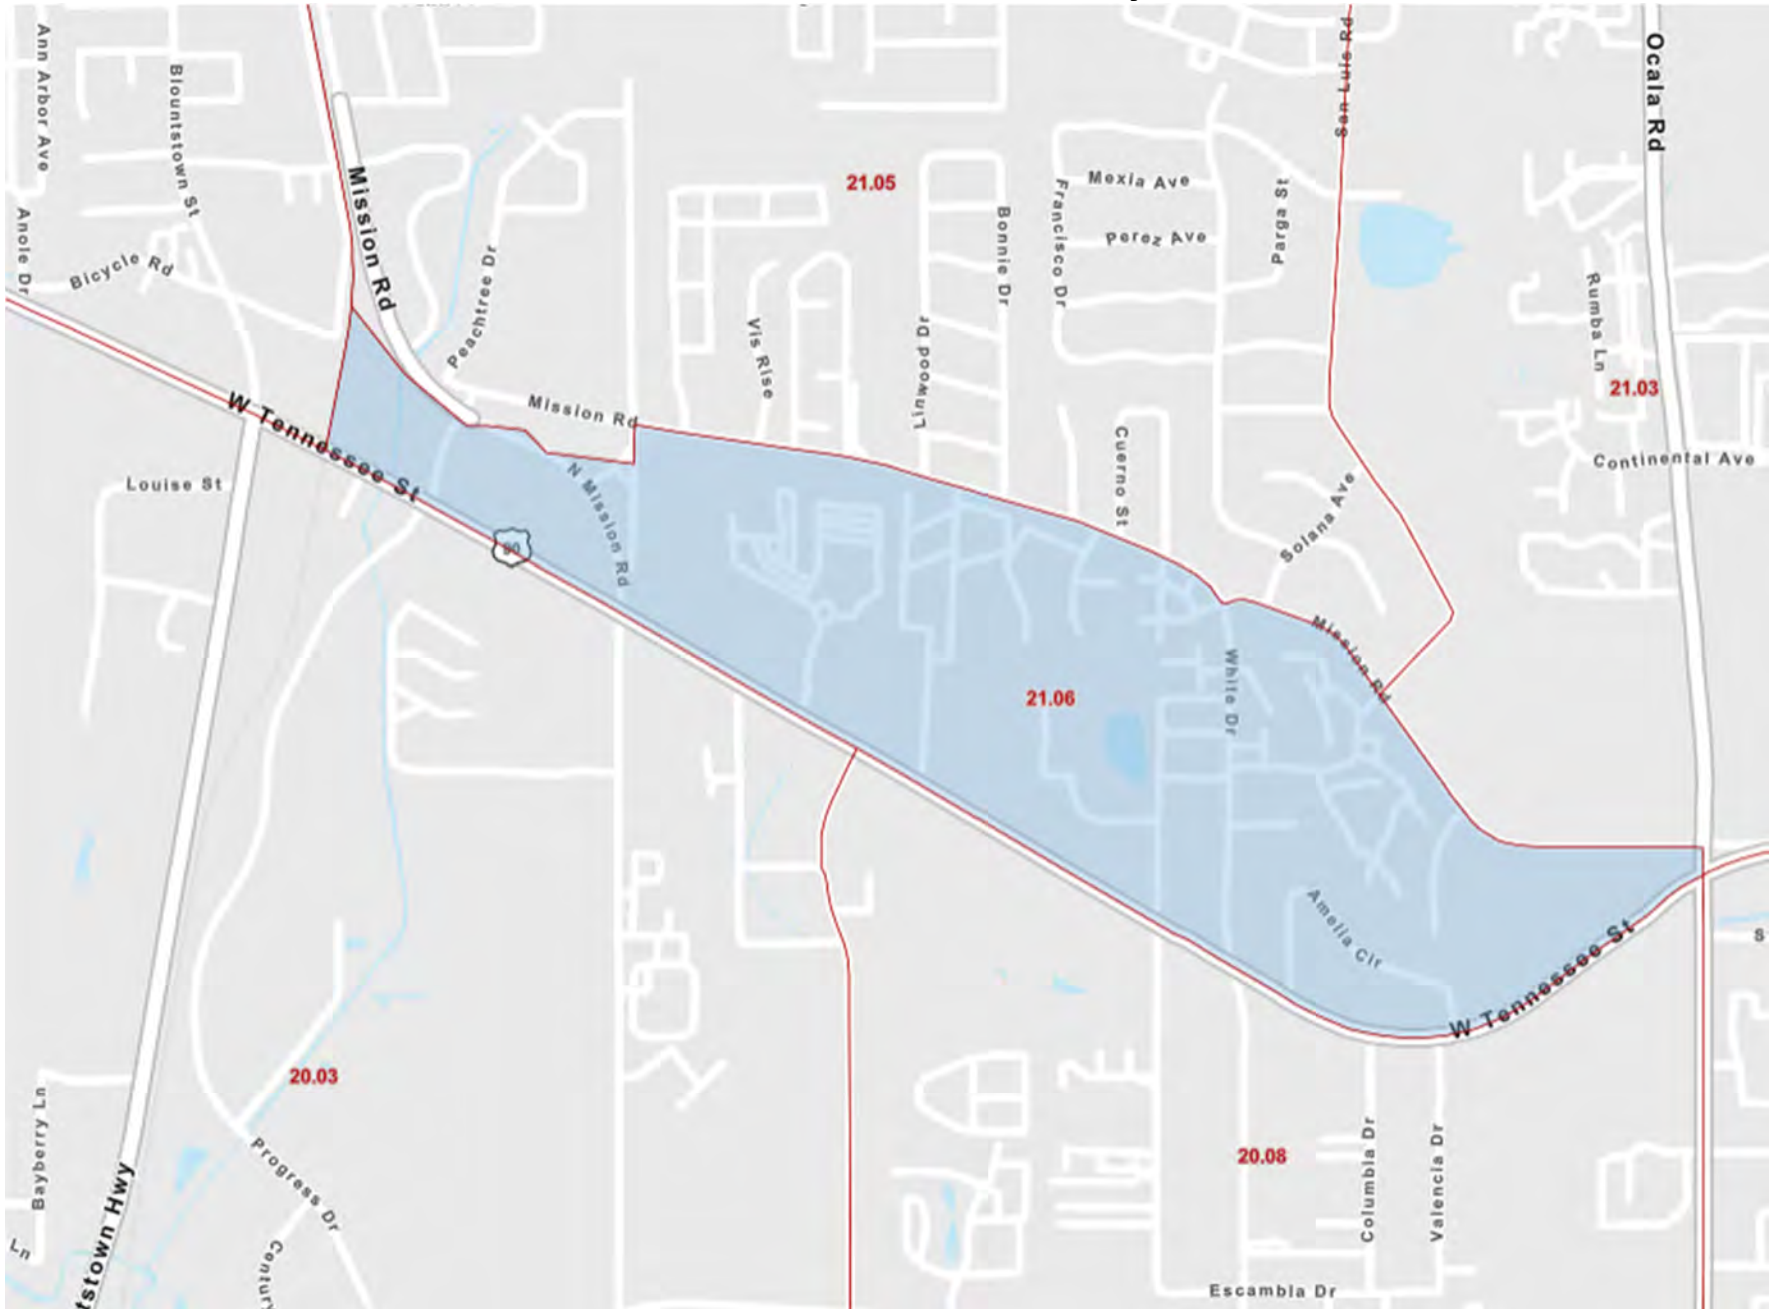

Florida Federally Designated Targeted Area Maps

Census Tract 21.06 in Leon County, Florida