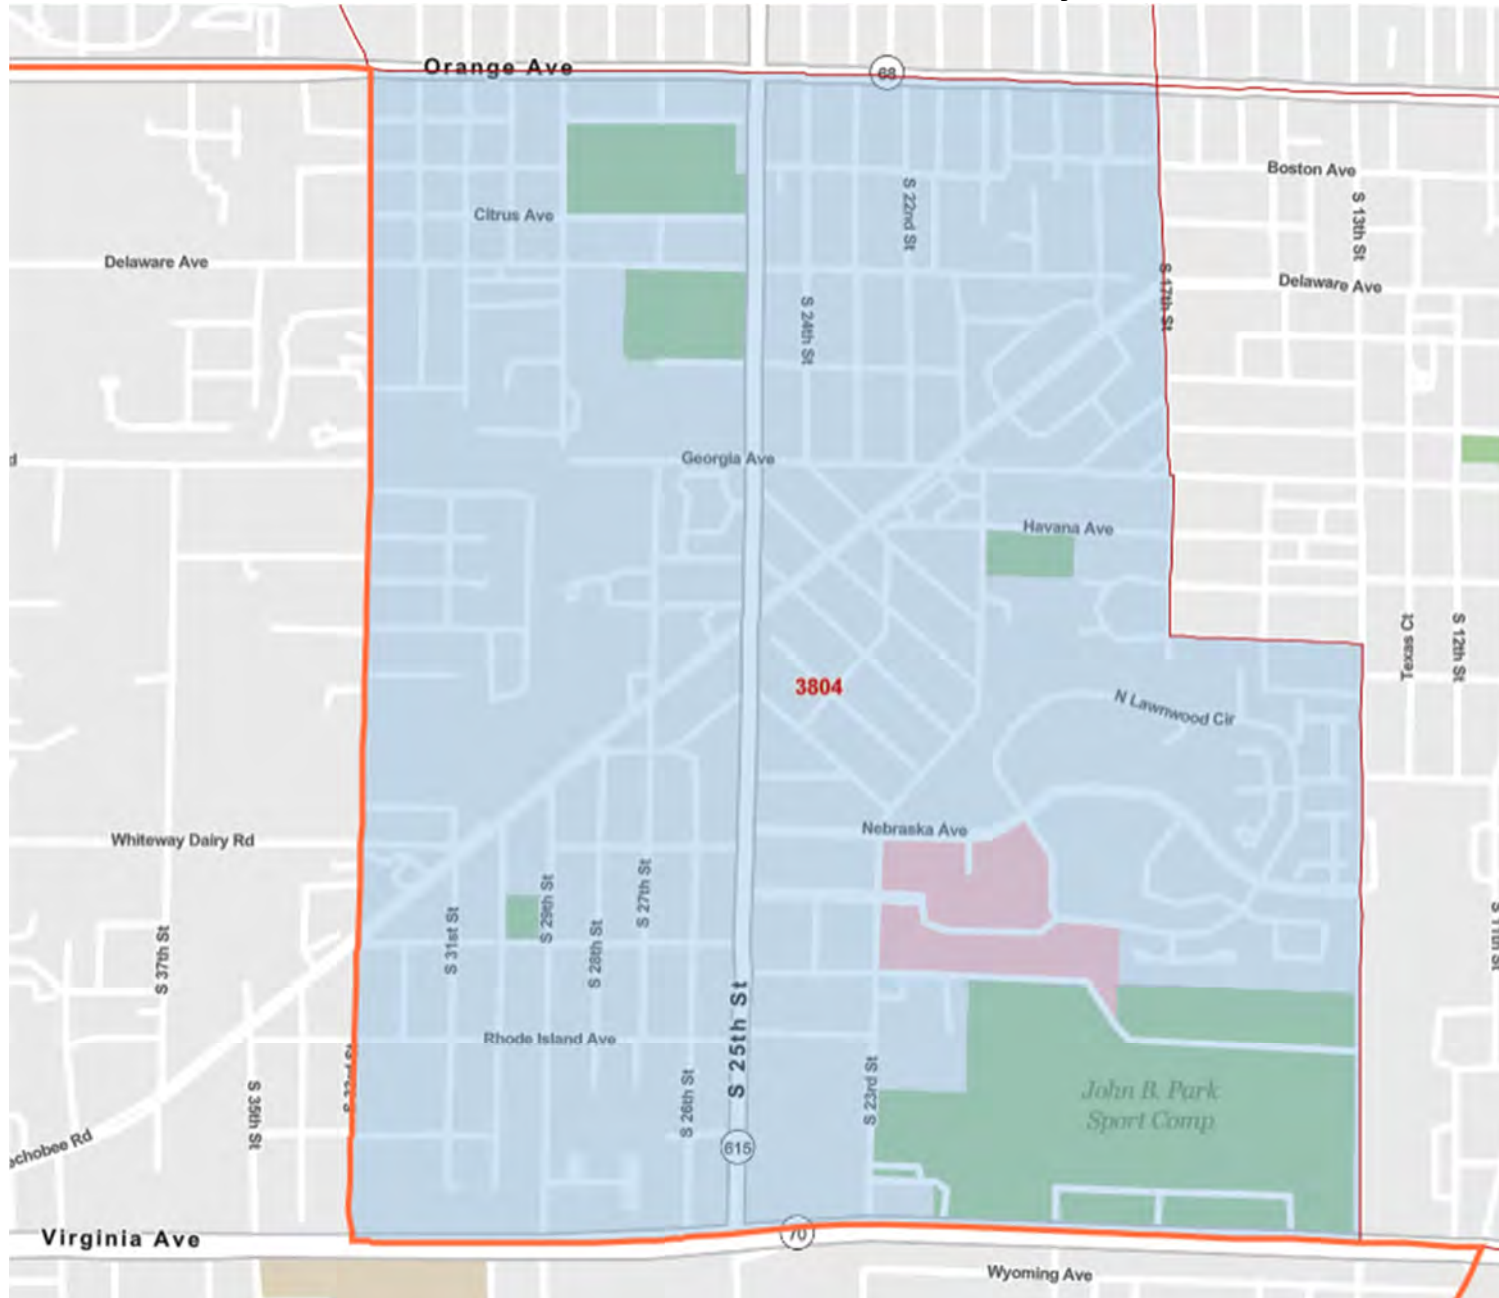

Florida Federally Designated Targeted Area Maps

Census Tract 3804.00 in St. Lucie County, Florida