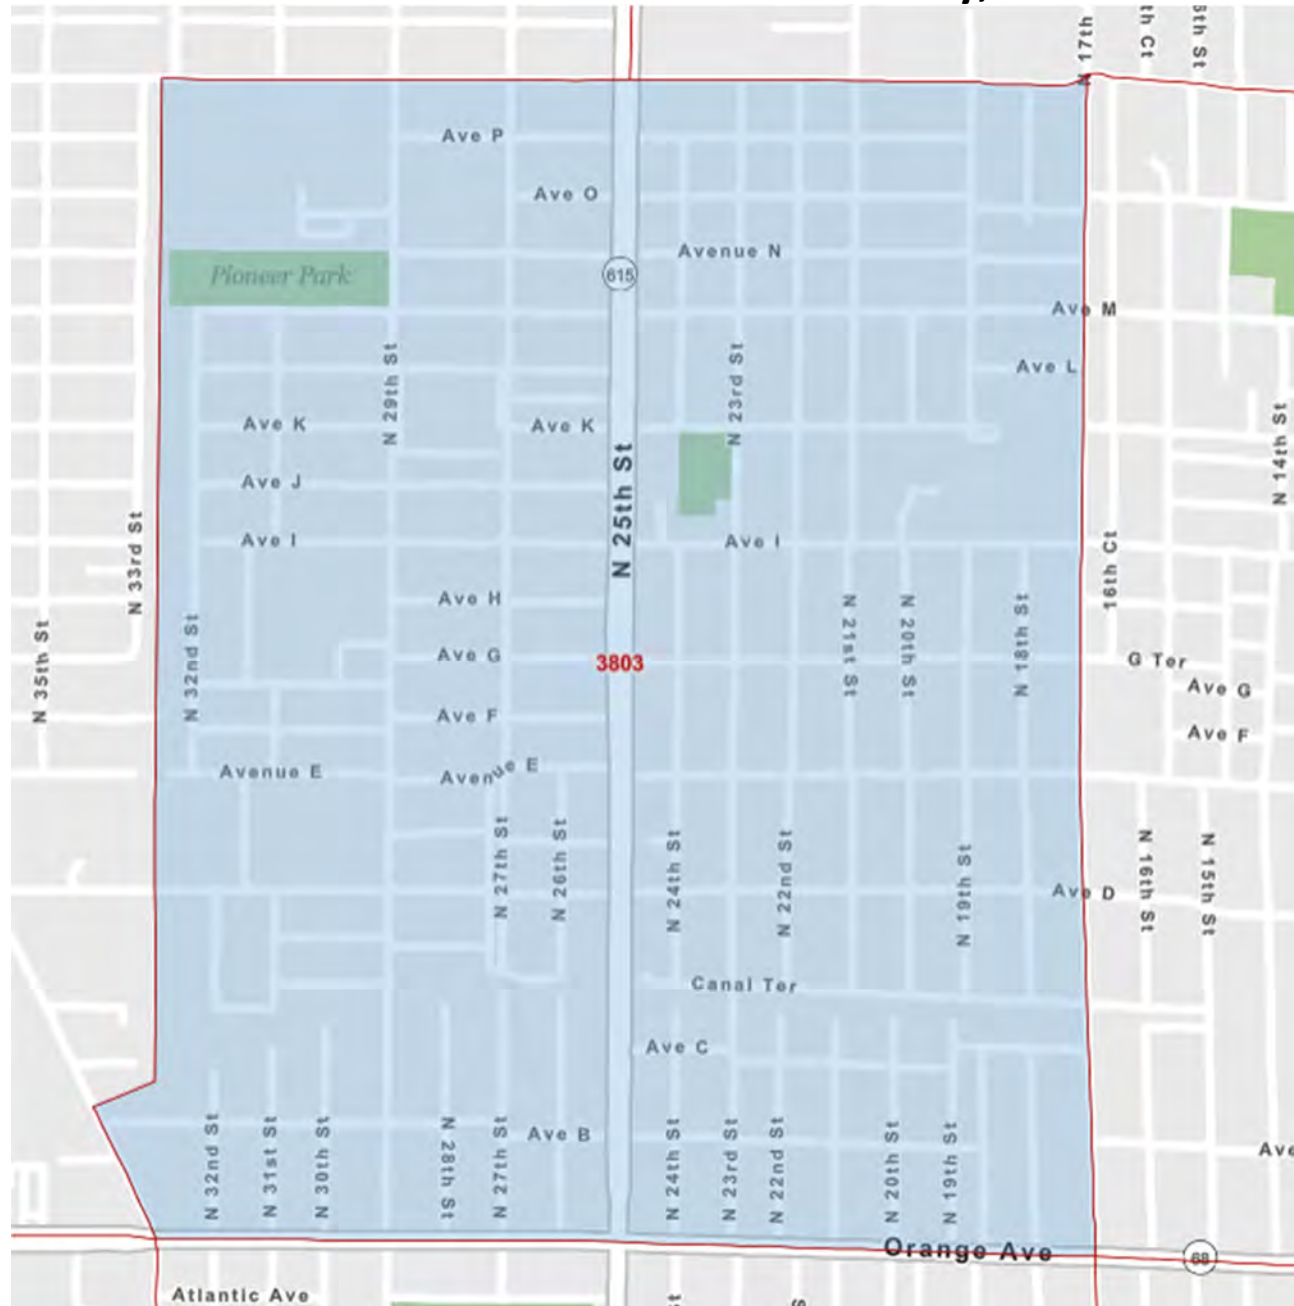

Florida Federally Designated Targeted Area Maps

Census Tract 3803.00 in St. Lucie County, Florida