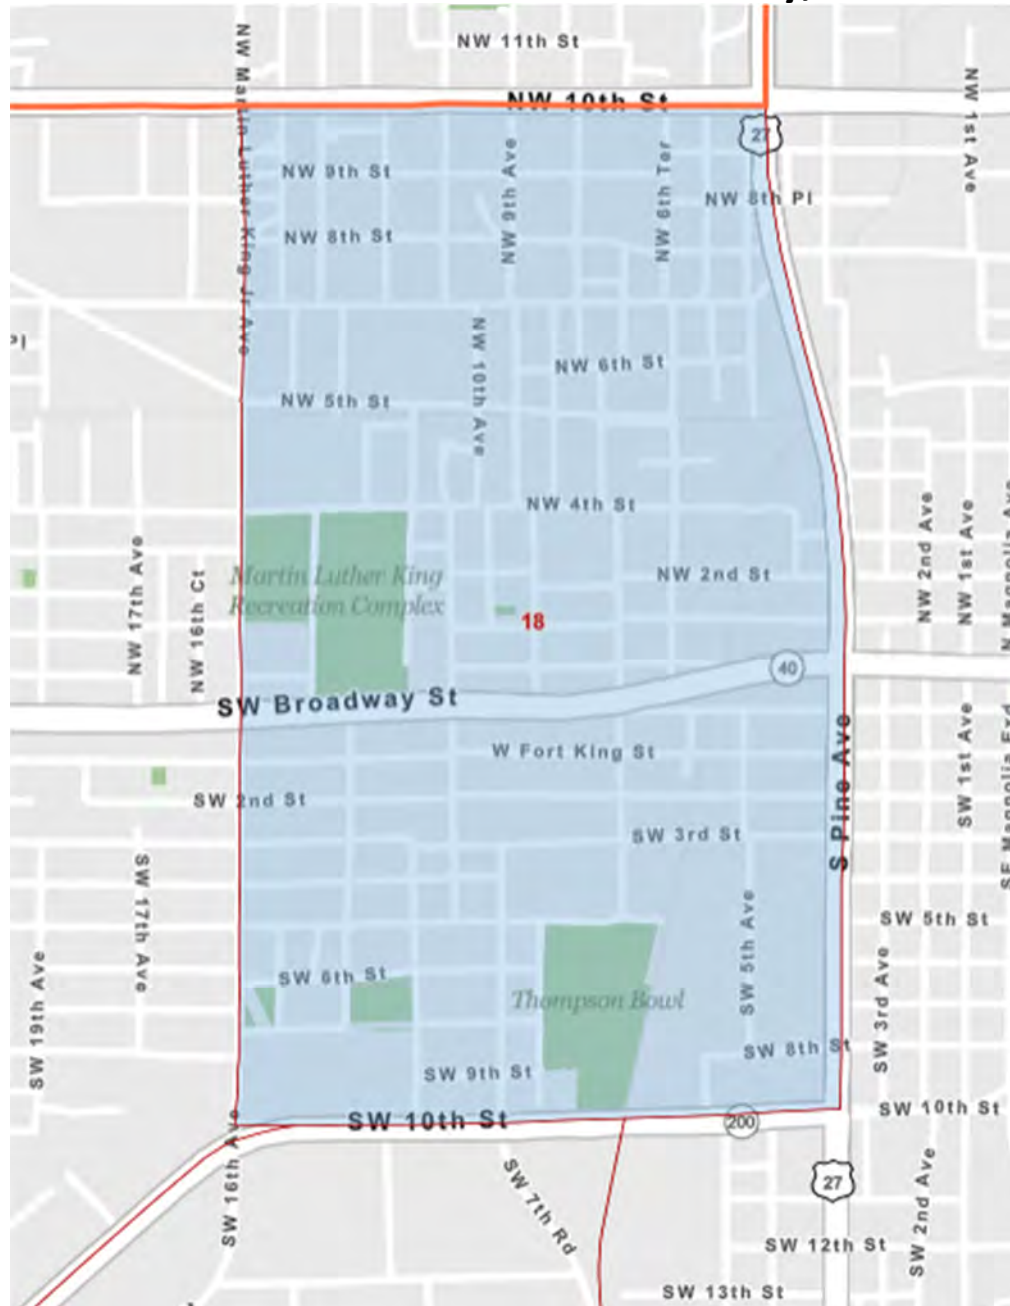

Florida Federally Designated Targeted Area Maps

Census Tract 18.00 in Marion County, Florida