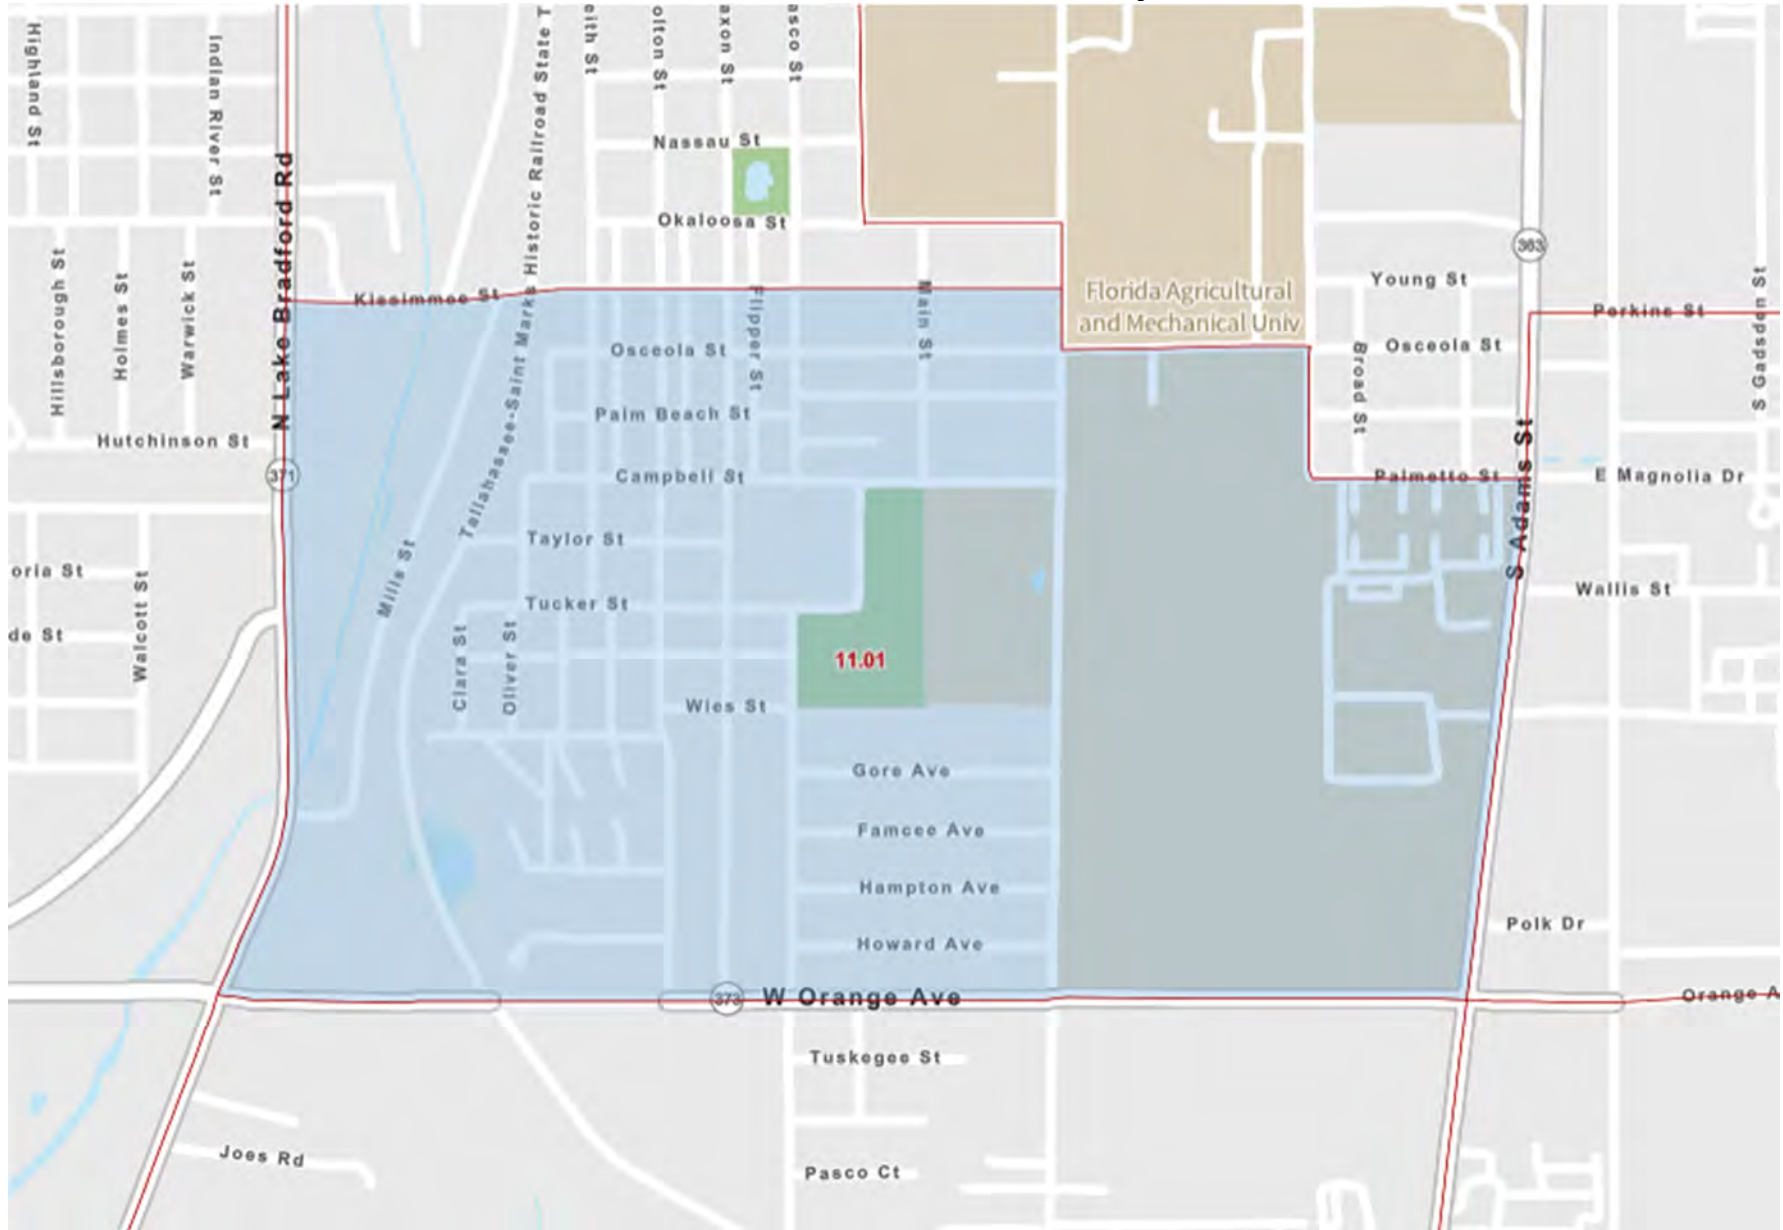

Florida Federally Designated Targeted Area Maps

Census Tract 11.01 in Leon County, Florida